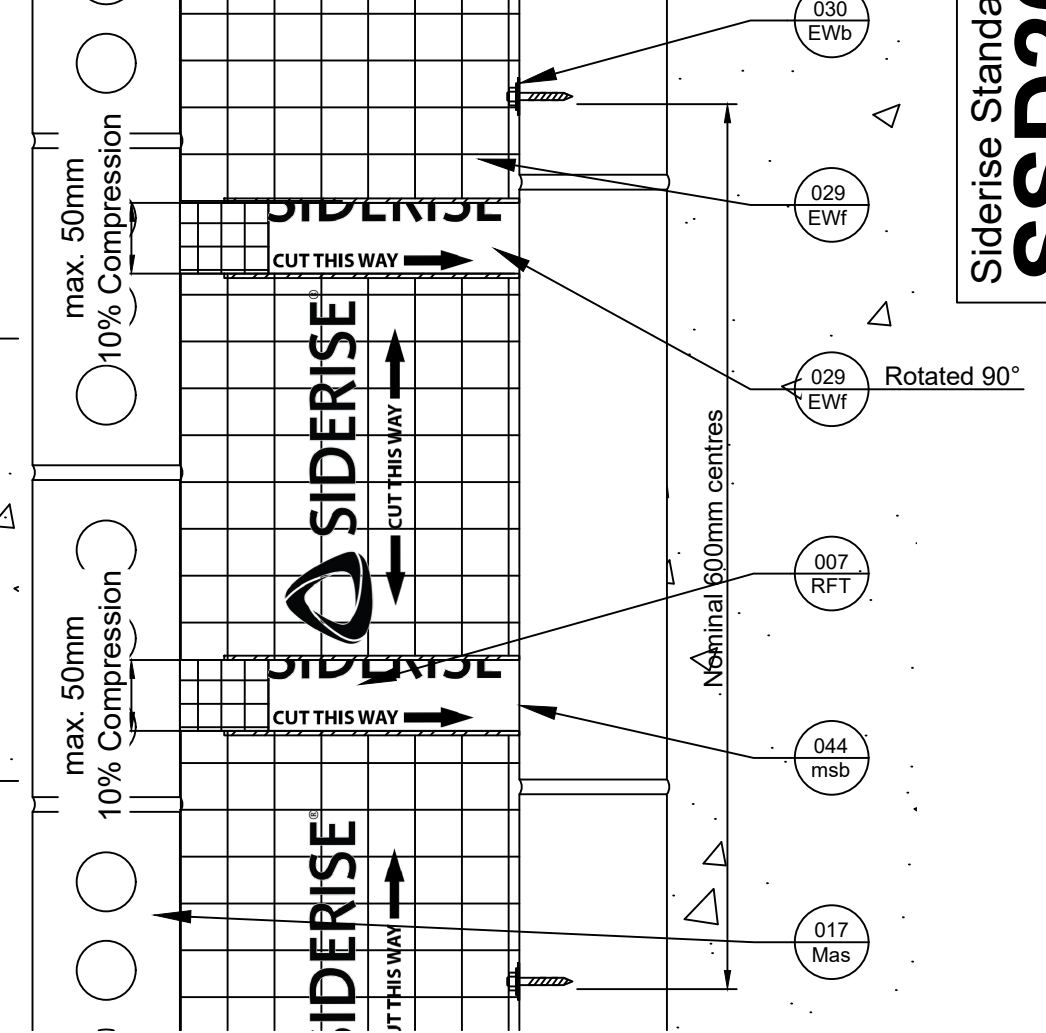

Side View

Plan View

Revisions			
Rev.	Date	By	Description
A	27-02-24	BC	First Issue
B	25-07-24	BC	New Logo

Title
EW horizontal, masonry support bracket detailing
Siderise Standard Detail

Sheet
1/1

SSD2002
Date released
25/07/2024