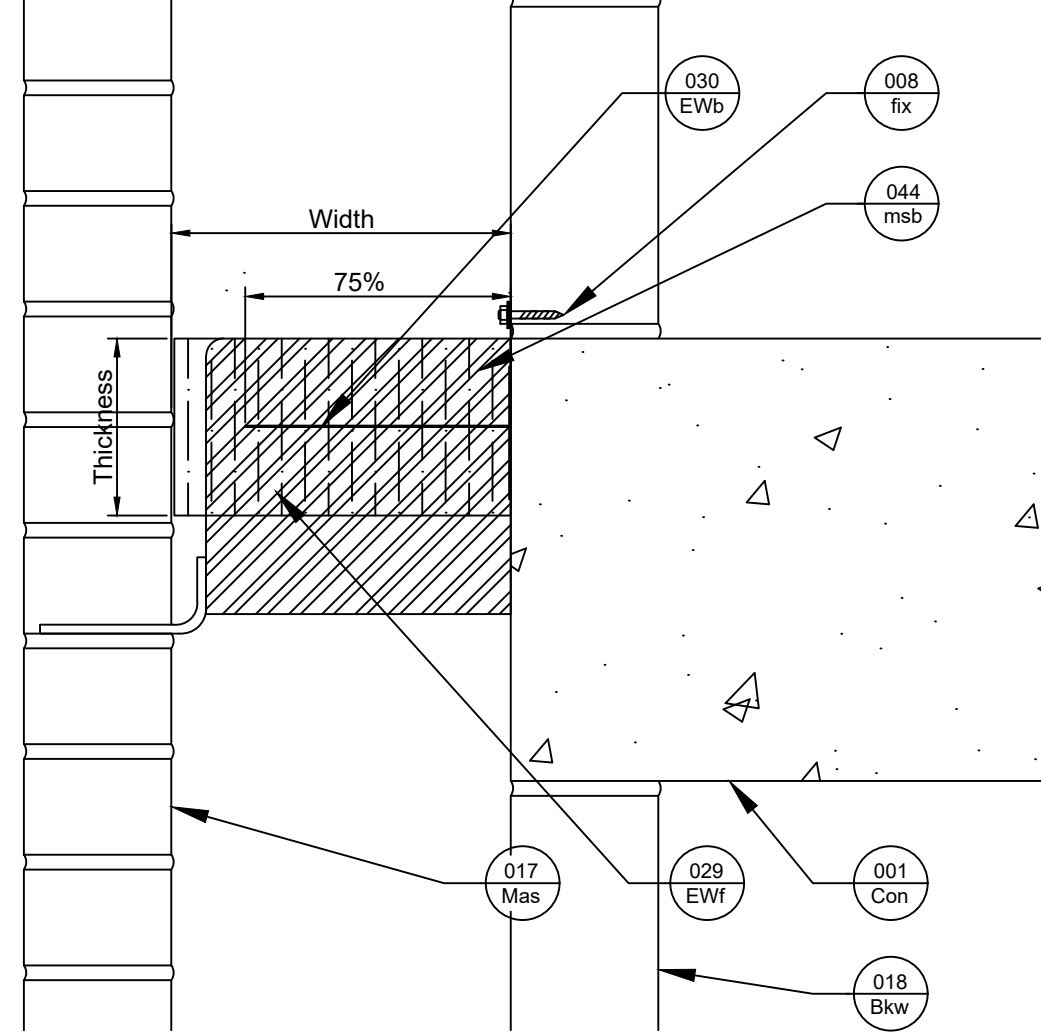

Side View

Plan View

Revisions			
Rev.	Date	By	Description
A	27-02-24	BC	First Issue
B	25-07-24	BC	New Logo

Title
EW horizontal, masonry support bracket detailing
Siderise Standard Detail

Sheet
1/1

SSD2002
Date released
25/07/2024