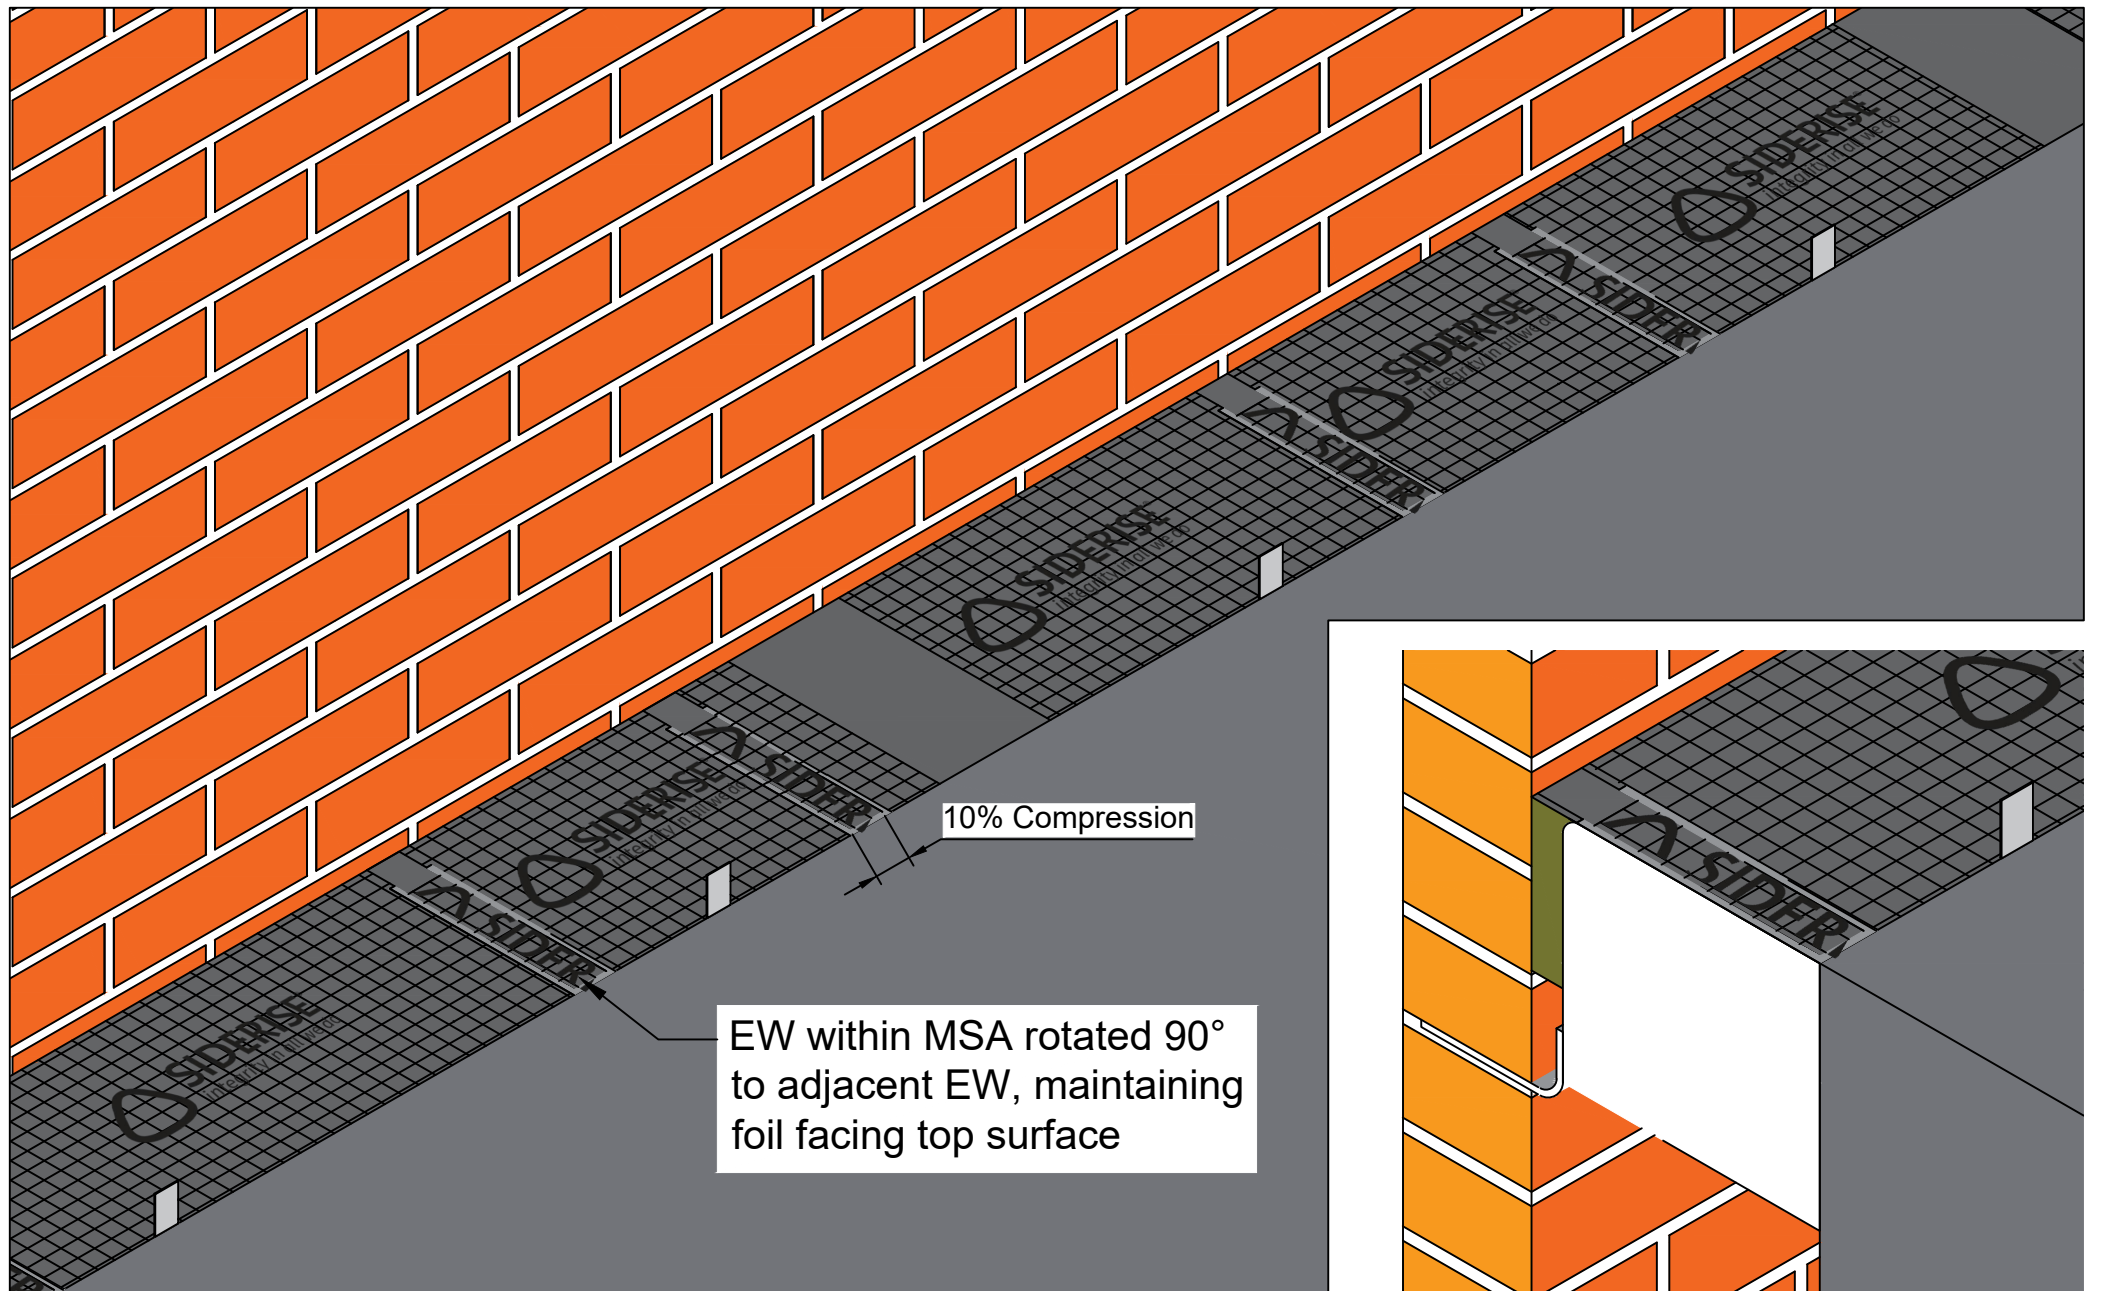

Side View

Plan View

Revisions			
Rev.	Date	By	Description
A	27-02-24	BC	First Issue
B	25-07-24	BC	New Logo

Title
EW horizontal, masonry support bracket detailing
Siderise Standard Detail

Sheet
1/1

SSD2002
Date released
25/07/2024