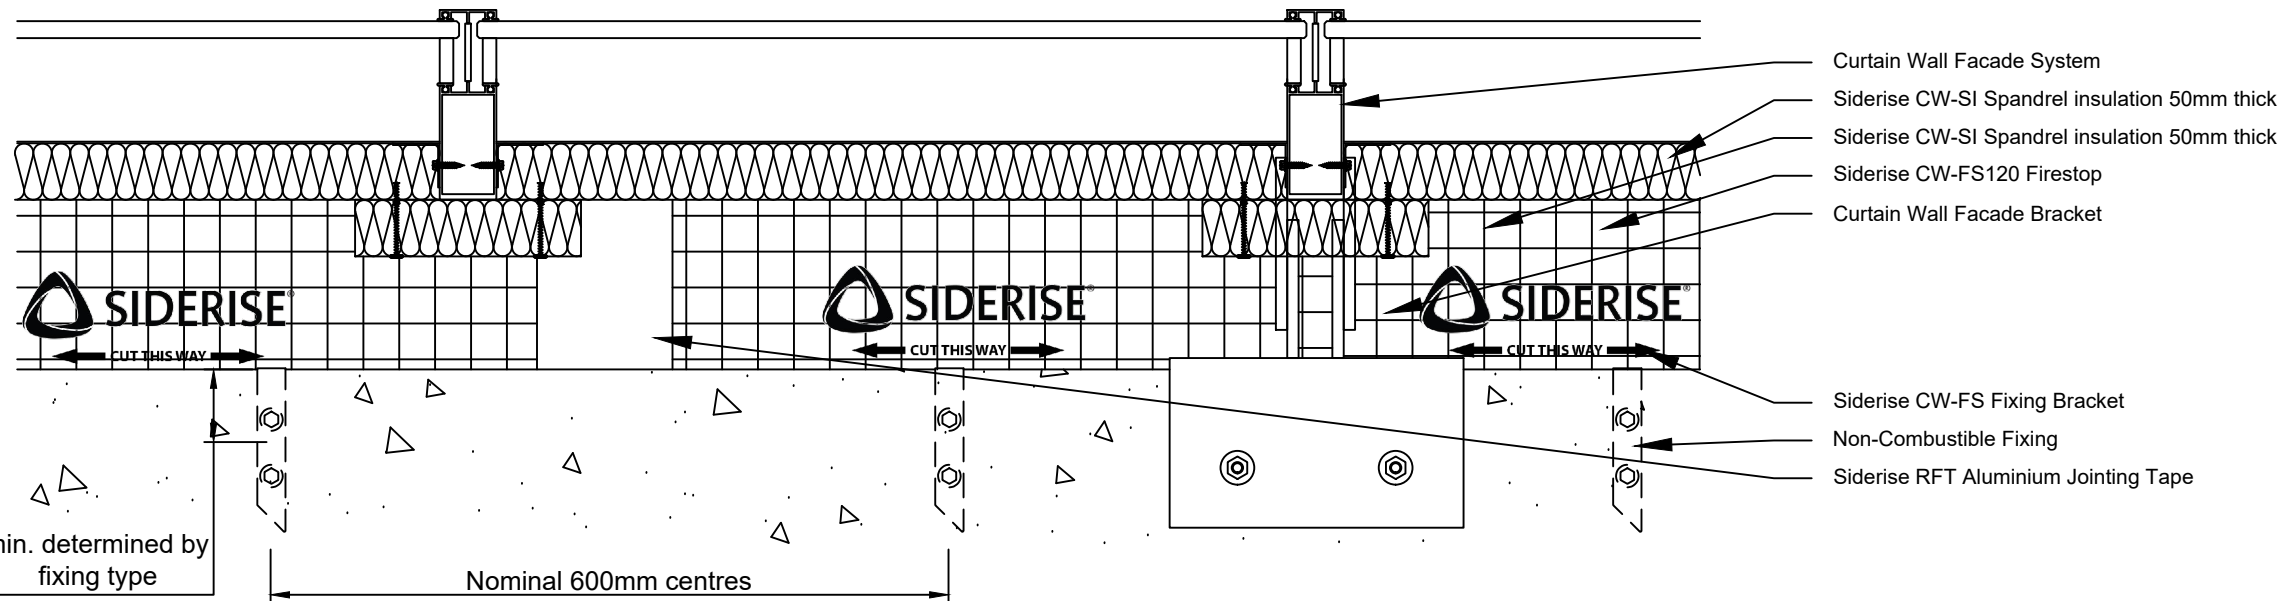

Siderise RFT Aluminium Jointing Tape to CW-SI Edges

Revisions			
Rev.	Date	By	Description
A	08-04-24	BC	First Issue
B	02-08-24	CCM	Logo Update

## Siderise Standard Detail

Title  
**Siderise CW-FS with CW-SI Insulation**

Created by  
**BC**

Approved by  
**SN**

**SSD2004**

Sheet 1/1 Date 02/08/2024

Scale Not To Scale Rev. B