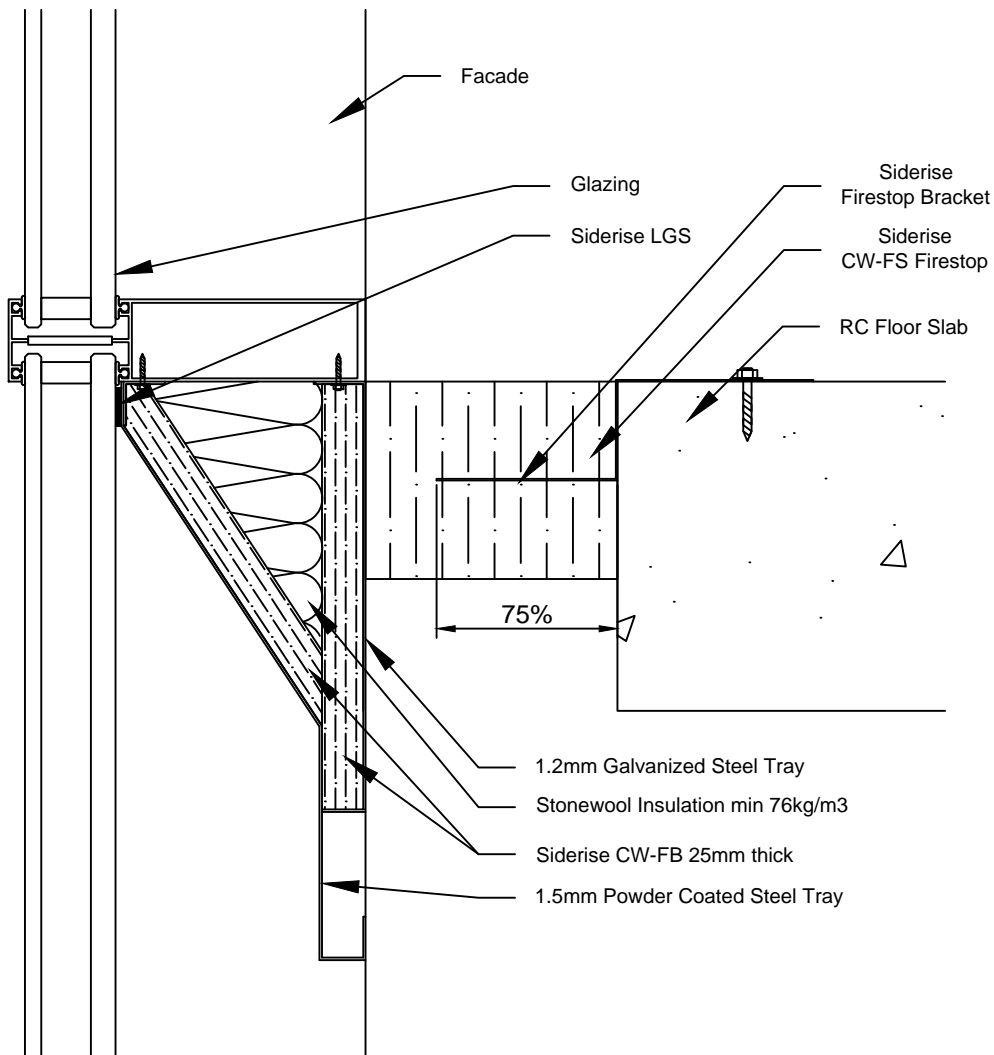

Side View

Plan View

Revisions			
Rev.	Date	By	Description
A	28-08-24	BC	First Issue

Title
CW-FS Single Transom using CW-FB

Siderise Standard Detail

Sheet
1/1

SSD2013
Date released
28/08/2024

Rev.
A