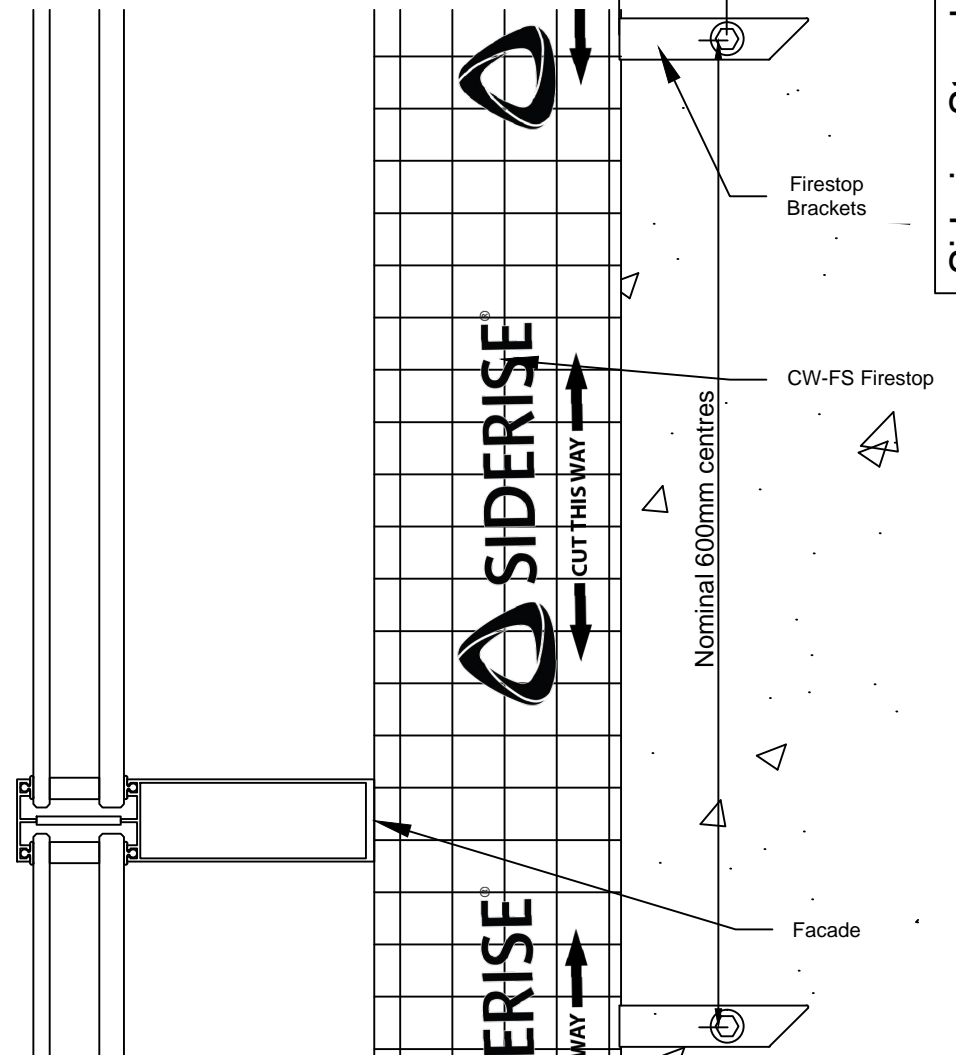

Side View

Plan View

Revisions			
Rev.	Date	By	Description
A	28-08-24	BC	First Issue

Title
CW-FS Single Transom using CW-FB

Siderise Standard Detail

Sheet
1/1

SSD2013
Date released
28/08/2024

Rev.
A