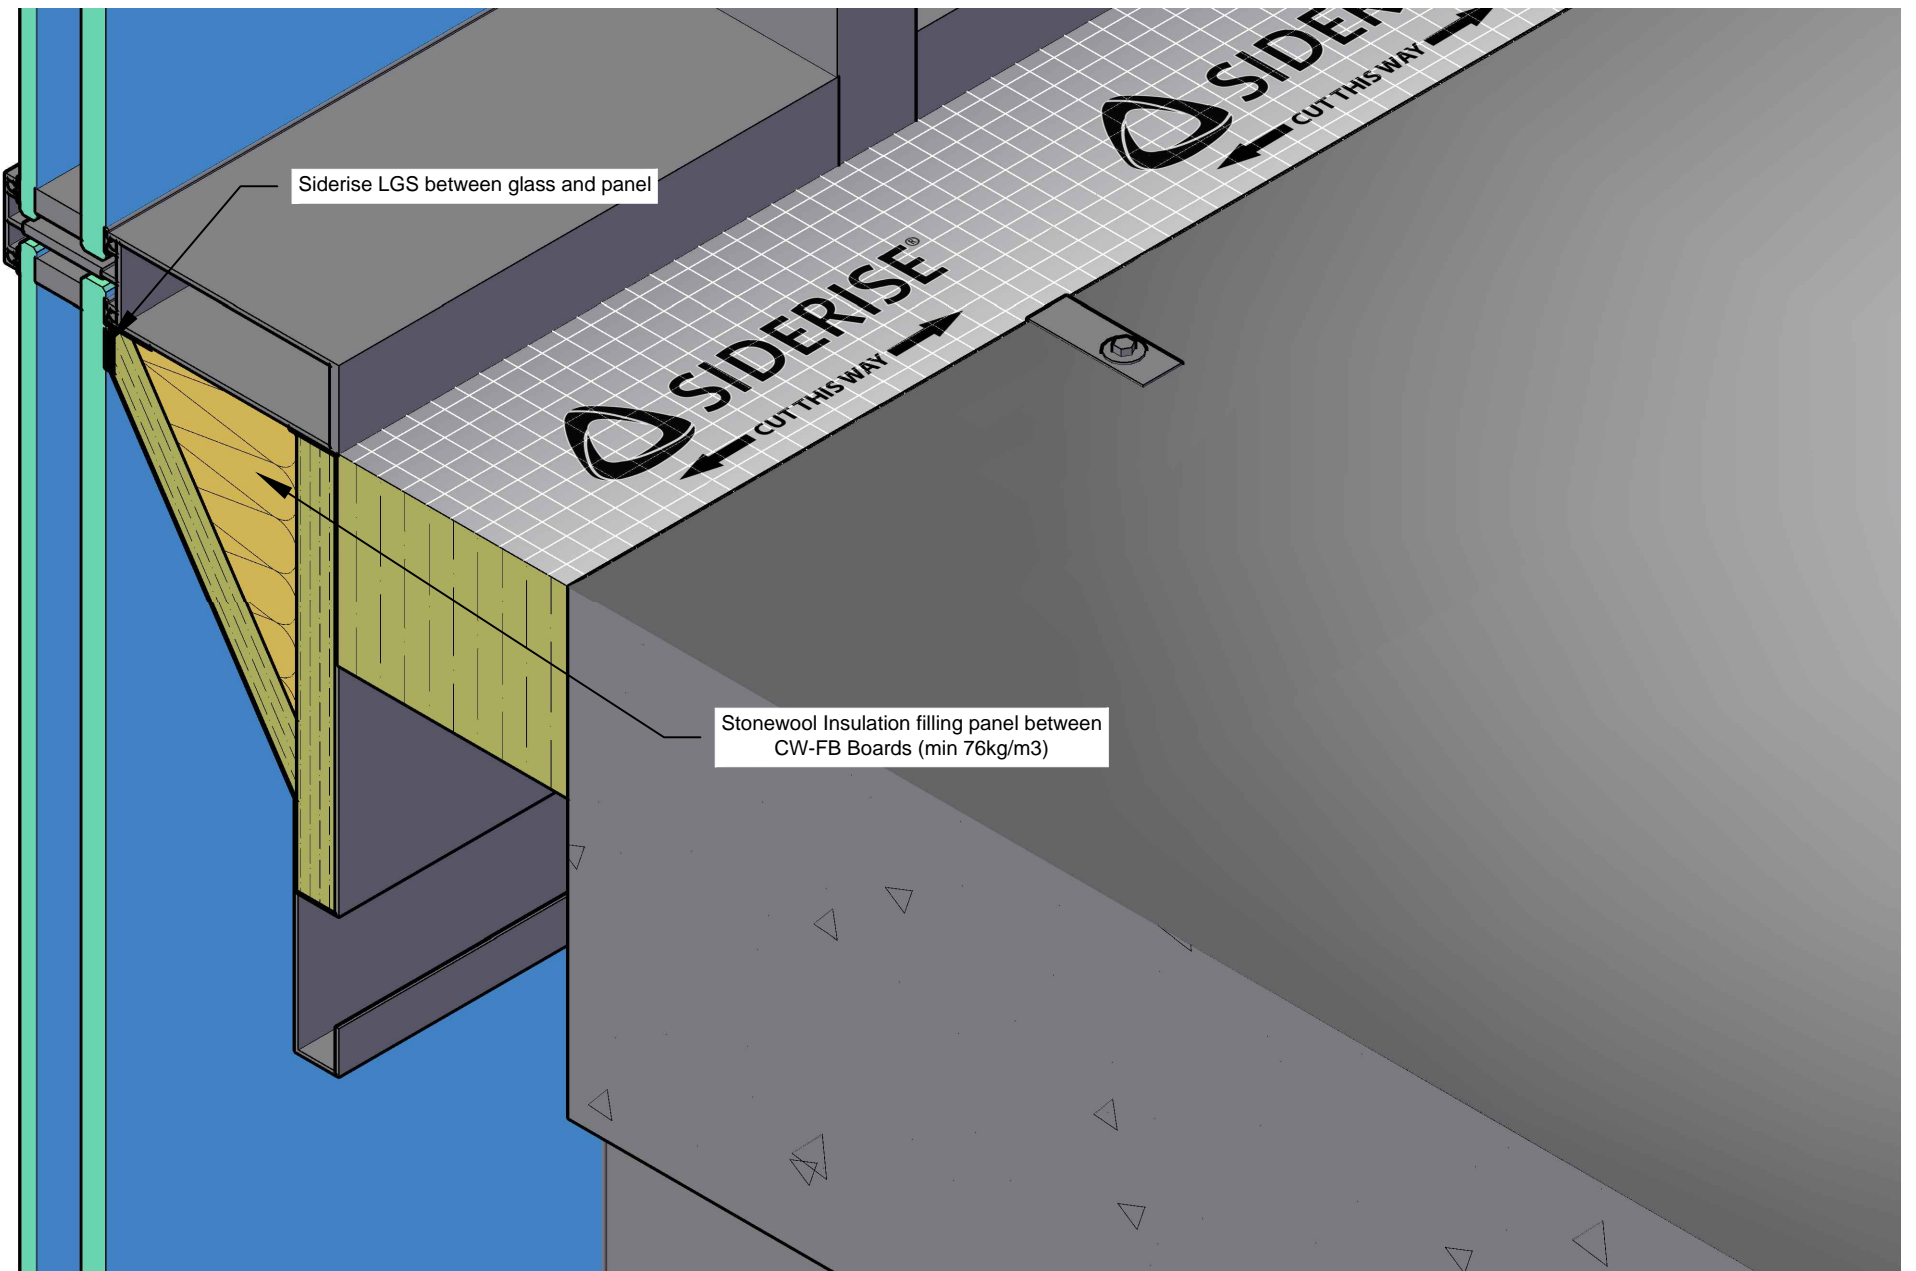

Side View

Plan View

Revisions			
Rev.	Date	By	Description
A	28-08-24	BC	First Issue

Title
CW-FS Single Transom using CW-FB

Siderise Standard Detail

Sheet
1/1

SSD2013
Date released
28/08/2024

Rev.
A