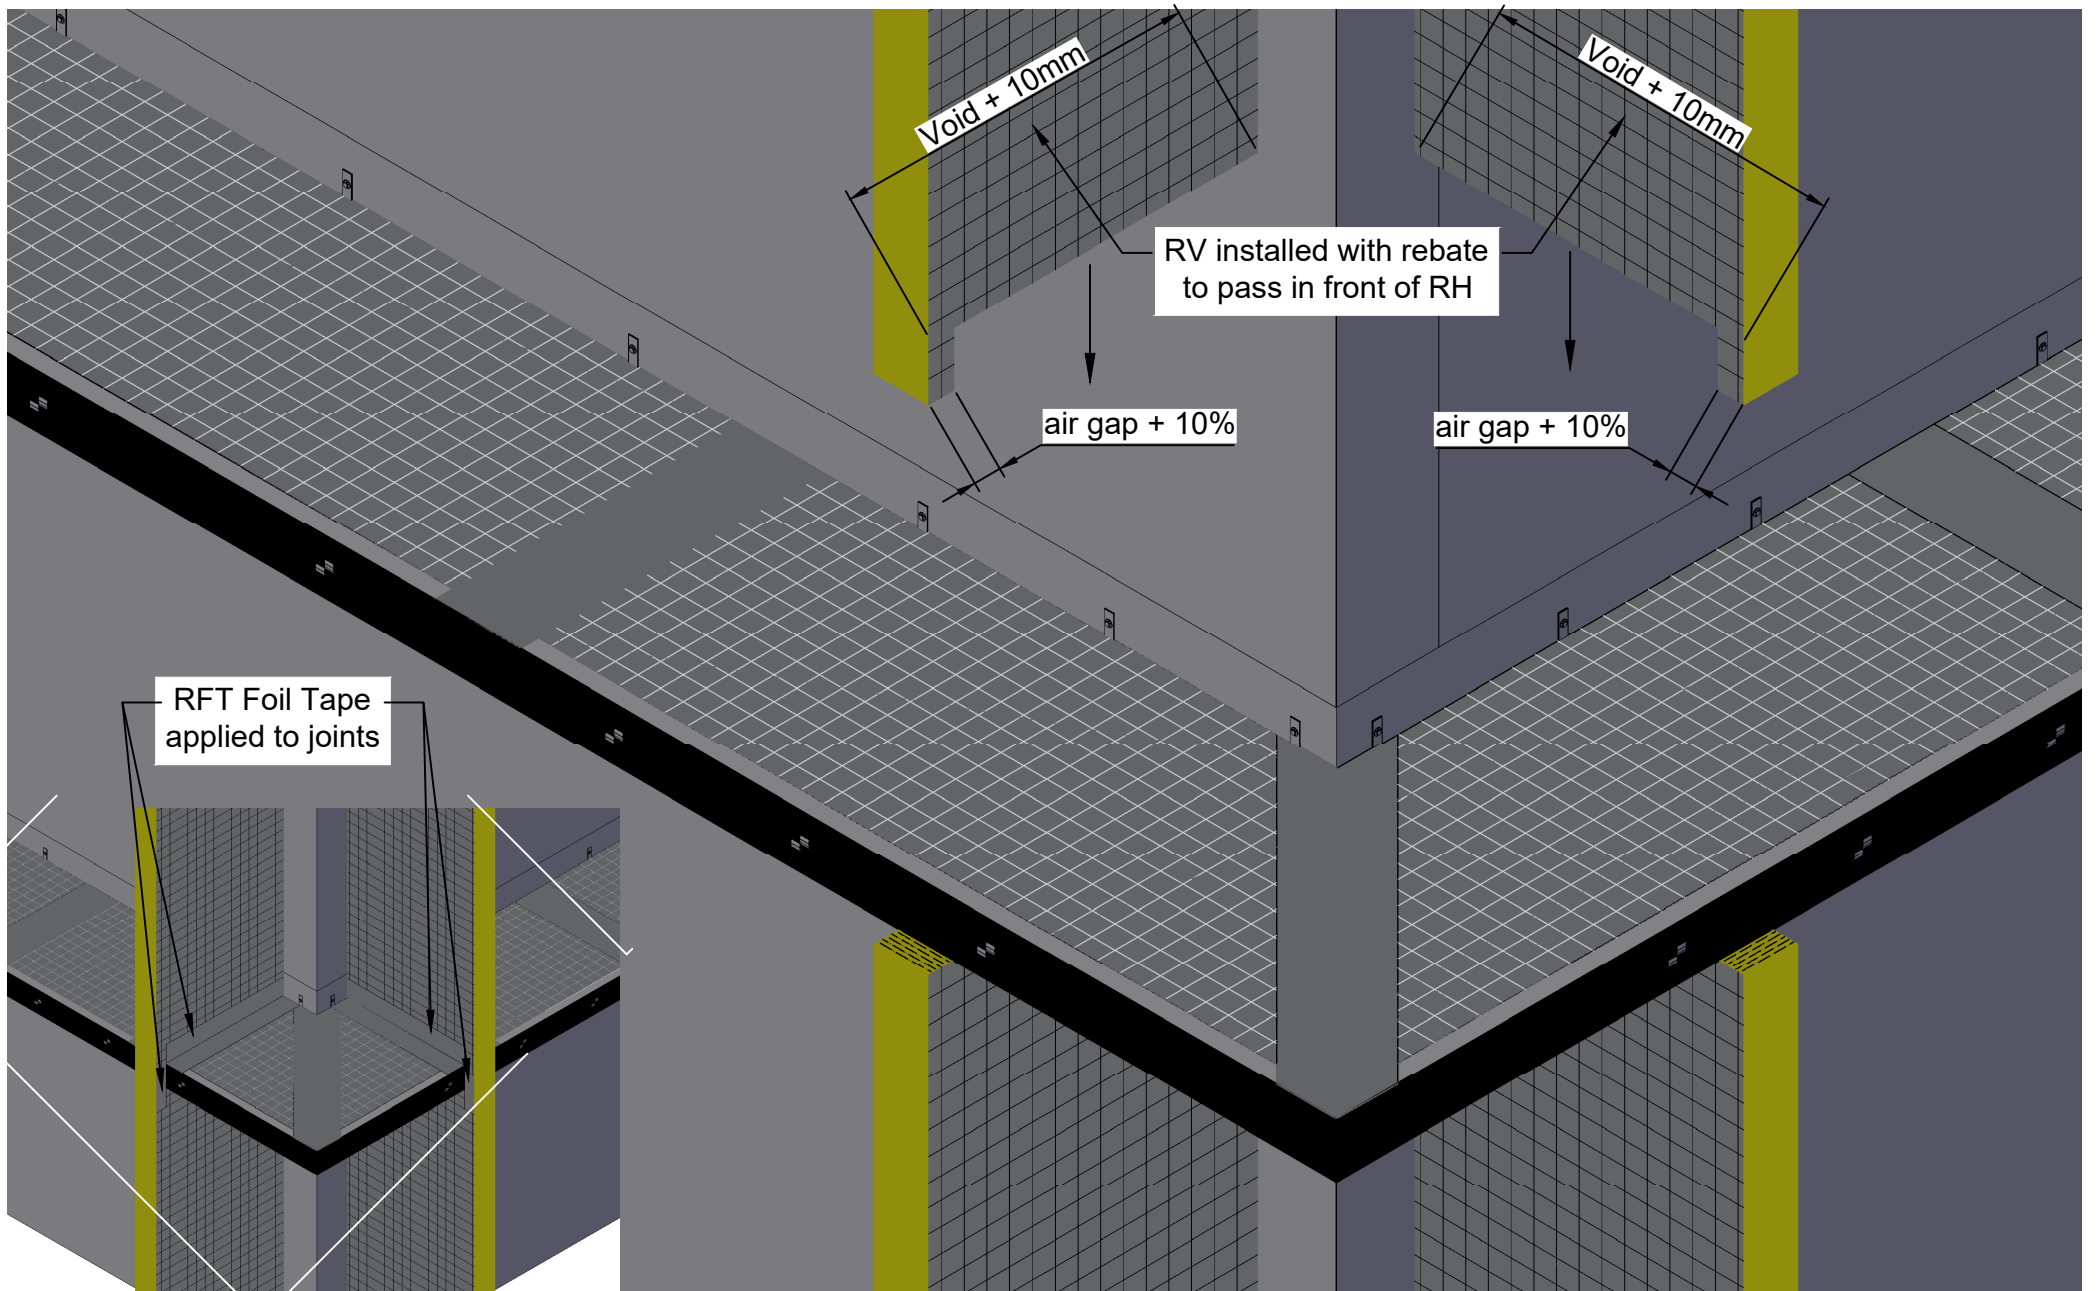

Plan View

Side View

Revisions			
Rev.	Date	By	Description
A	28-08-24	BJC	First Issue

Title
RH25 & RV interface alternative to avoid small RH cuts
Siderise Standard Detail

Sheet
1/1

SSD2012
Date released
28/08/2024