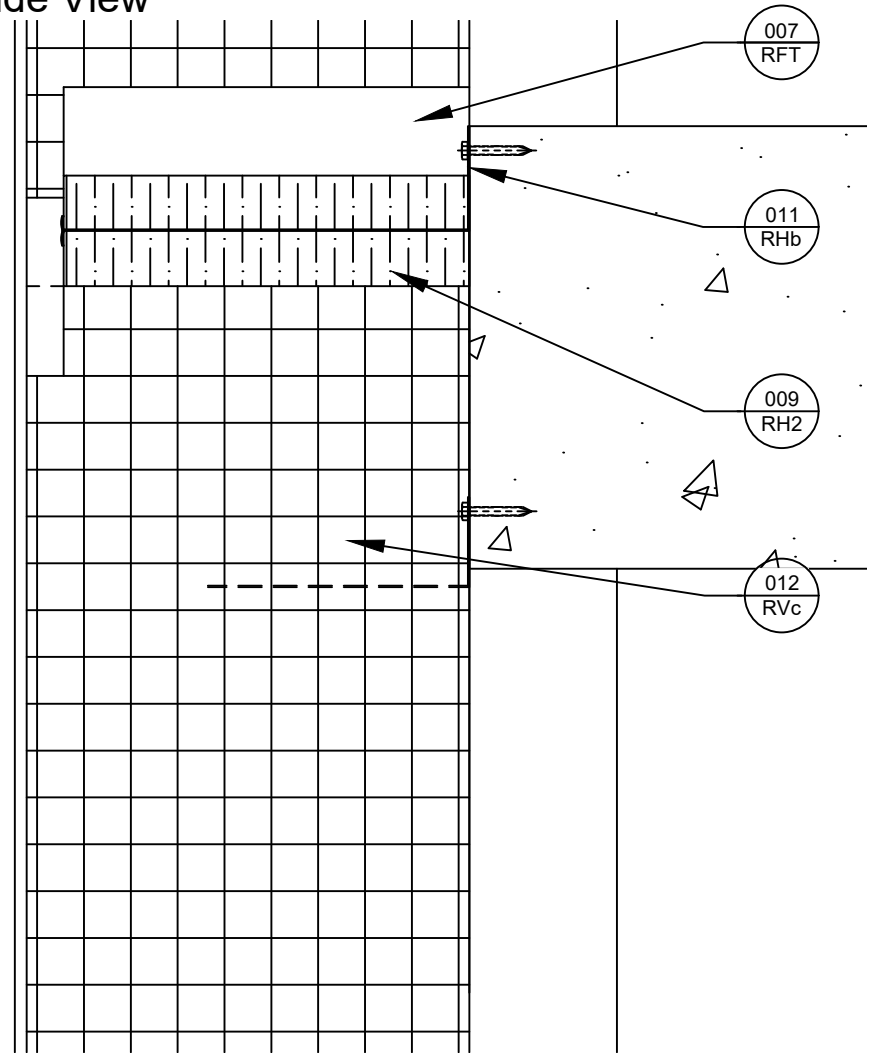

Plan View

Side View

Revisions			
Rev.	Date	By	Description
A	28-08-24	BJC	First Issue

Title
RH25 & RV interface alternative to avoid small RH cuts
Siderise Standard Detail

Sheet
1/1

SSD2012
Date released
28/08/2024