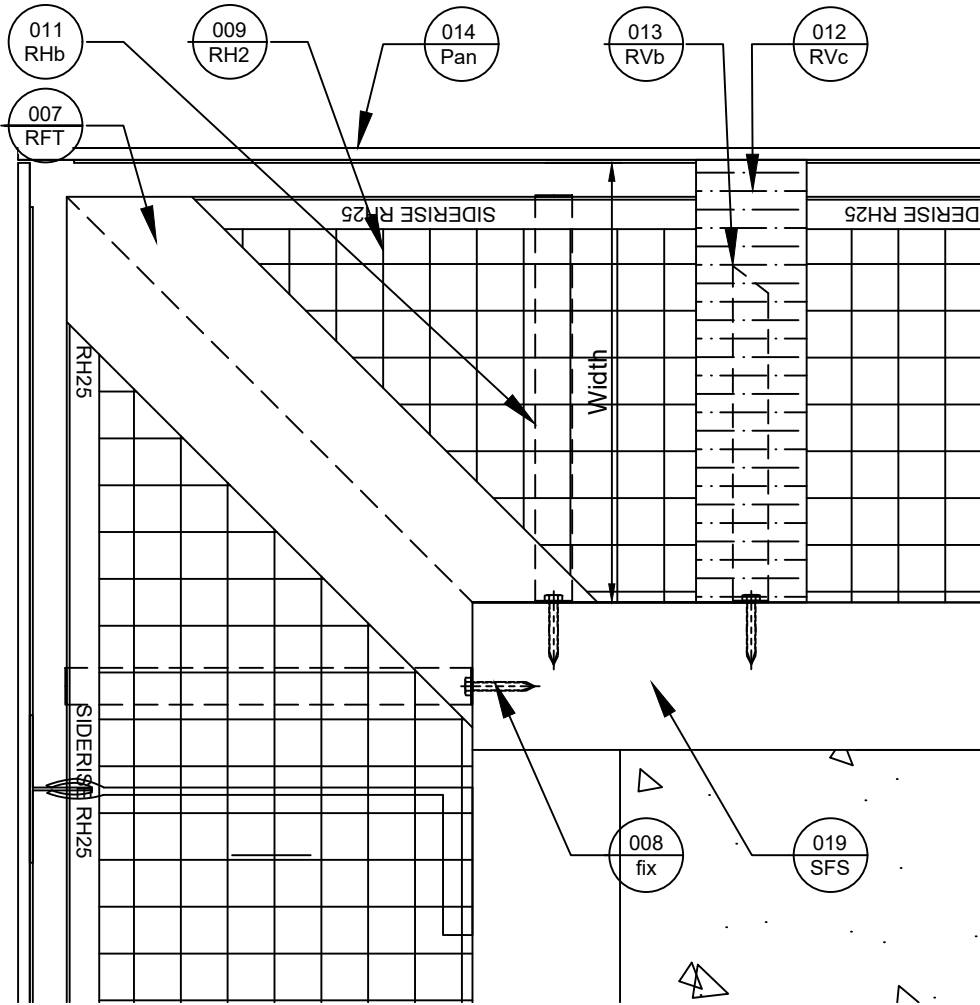

Plan View

Side View

Revisions			
Rev.	Date	By	Description
A	28-08-24	BJC	First Issue

Title
RH25 & RV interface alternative to avoid small RH cuts
Siderise Standard Detail

Sheet
1/1

SSD2012
Date released
28/08/2024