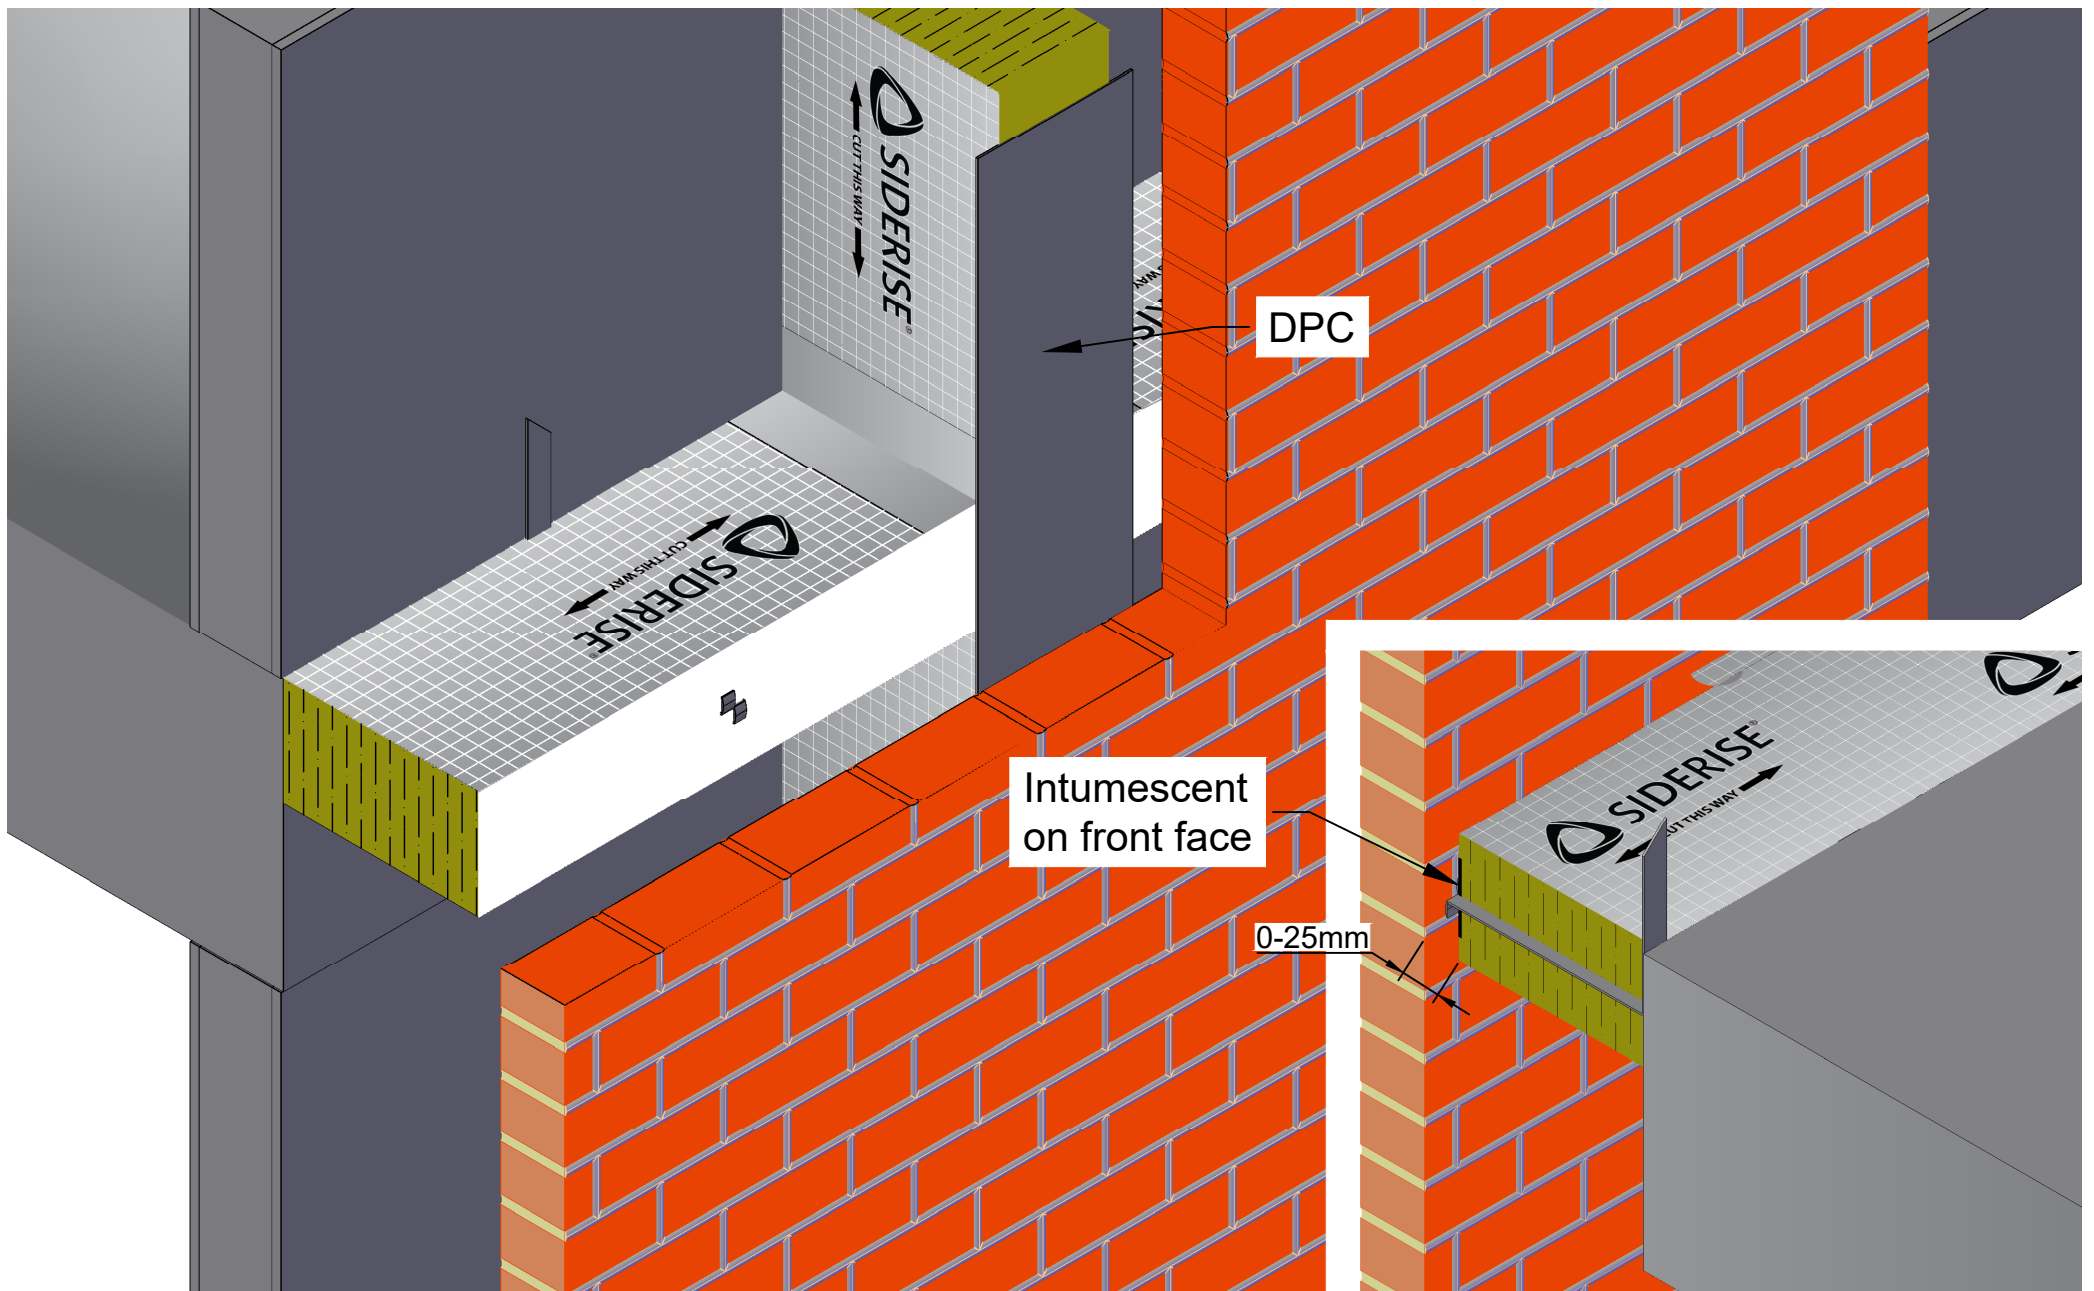

Side View

Plan View

Revisions			
Rev.	Date	By	Description
B	26-02-22	BJC	EW25 range
C	06-12-23	CCM	Logo Update

Title
EW25 horizontal 76-350mm cavity, with EW vertical
Siderise Standard Detail

Sheet
1/1

SSD1979
Date released
06/12/2023