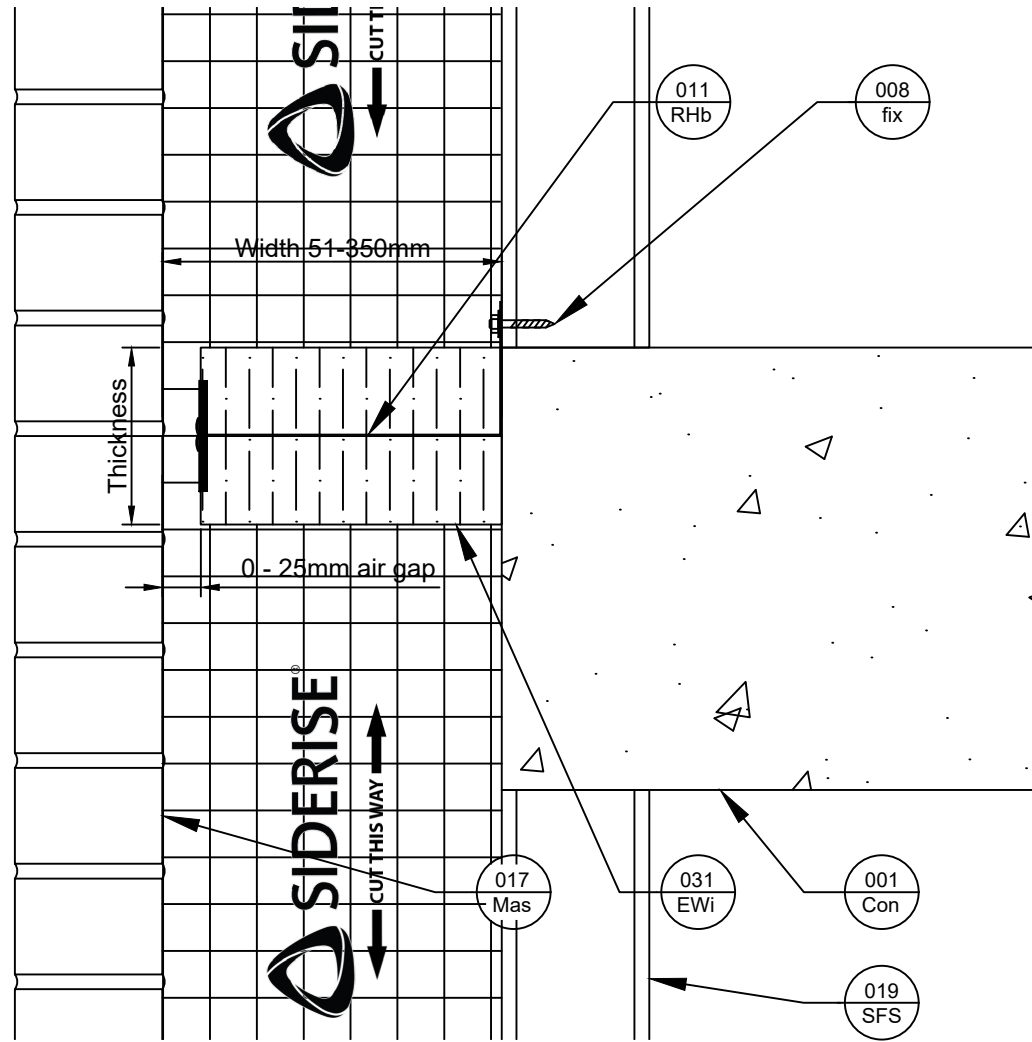

Side View

Plan View

Revisions			
Rev.	Date	By	Description
B	26-02-22	BJC	EW25 range
C	06-12-23	CCM	Logo Update

Title
EW25 horizontal 76-350mm cavity, with EW vertical
Siderise Standard Detail

Sheet
1/1

SSD1979
Date released
06/12/2023