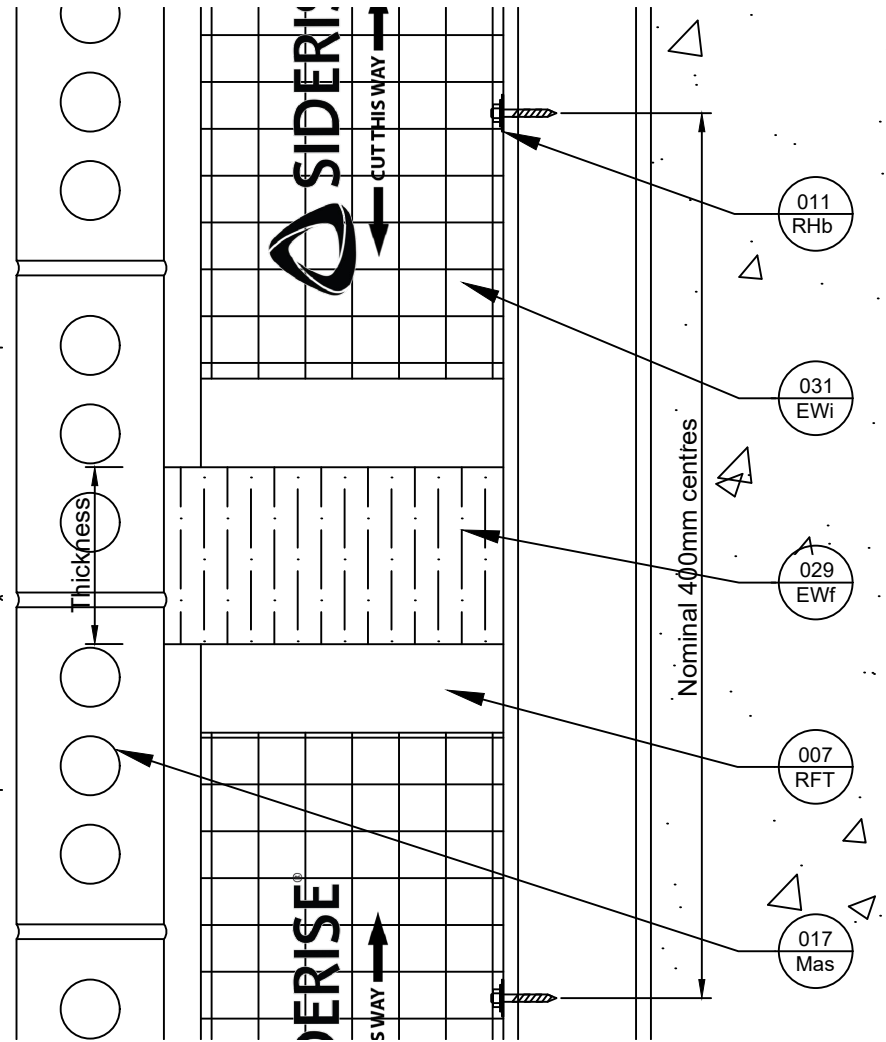

Side View

Plan View

Revisions			
Rev.	Date	By	Description
B	26-02-22	BJC	EW25 range
C	06-12-23	CCM	Logo Update

Title
EW25 horizontal 76-350mm cavity, with EW vertical
Siderise Standard Detail

Sheet
1/1

SSD1979
Date released
06/12/2023