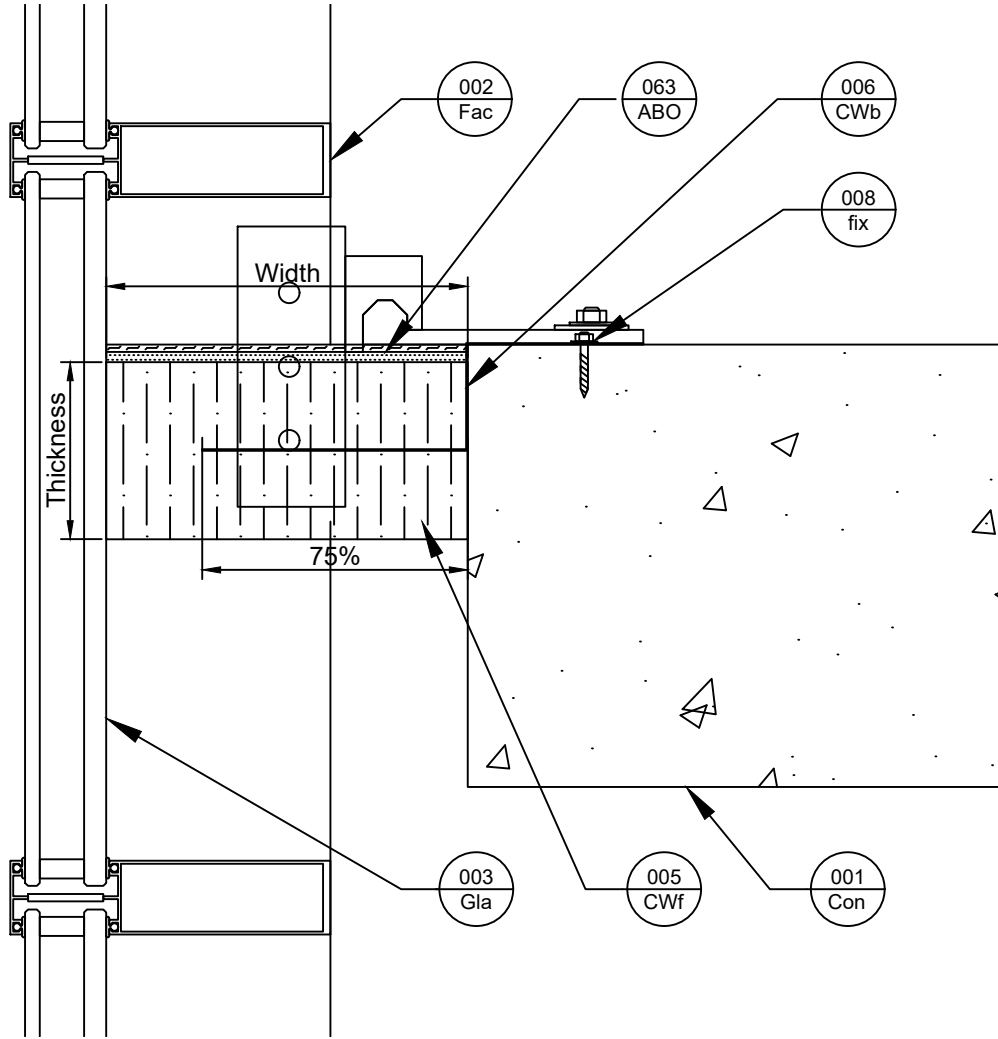

Side View

Plan View

Revisions			
Rev.	Date	By	Description
A	29-06-20	BJC	First Issue
B	30-11-23	BC	Logo Update

Title  
CW-FS horizontal top of slab, with Siderise AB  
**Siderise Standard Detail**

Sheet  
1/1