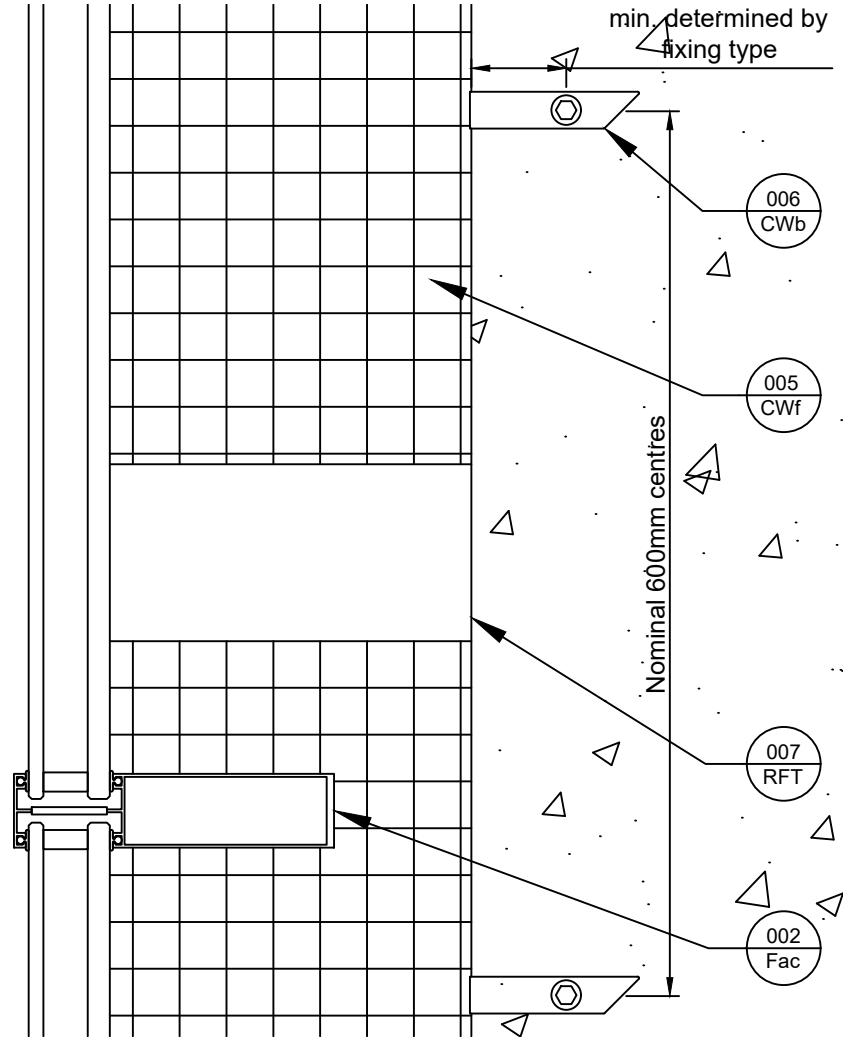

Side View

Plan View

Revisions			
Rev.	Date	By	Description
A	29-06-20	BJC	First Issue
B	30-11-23	BC	Logo Update

Title  
CW-FS horizontal top of slab, with Siderise AB  
**Siderise Standard Detail**

Sheet  
1/1