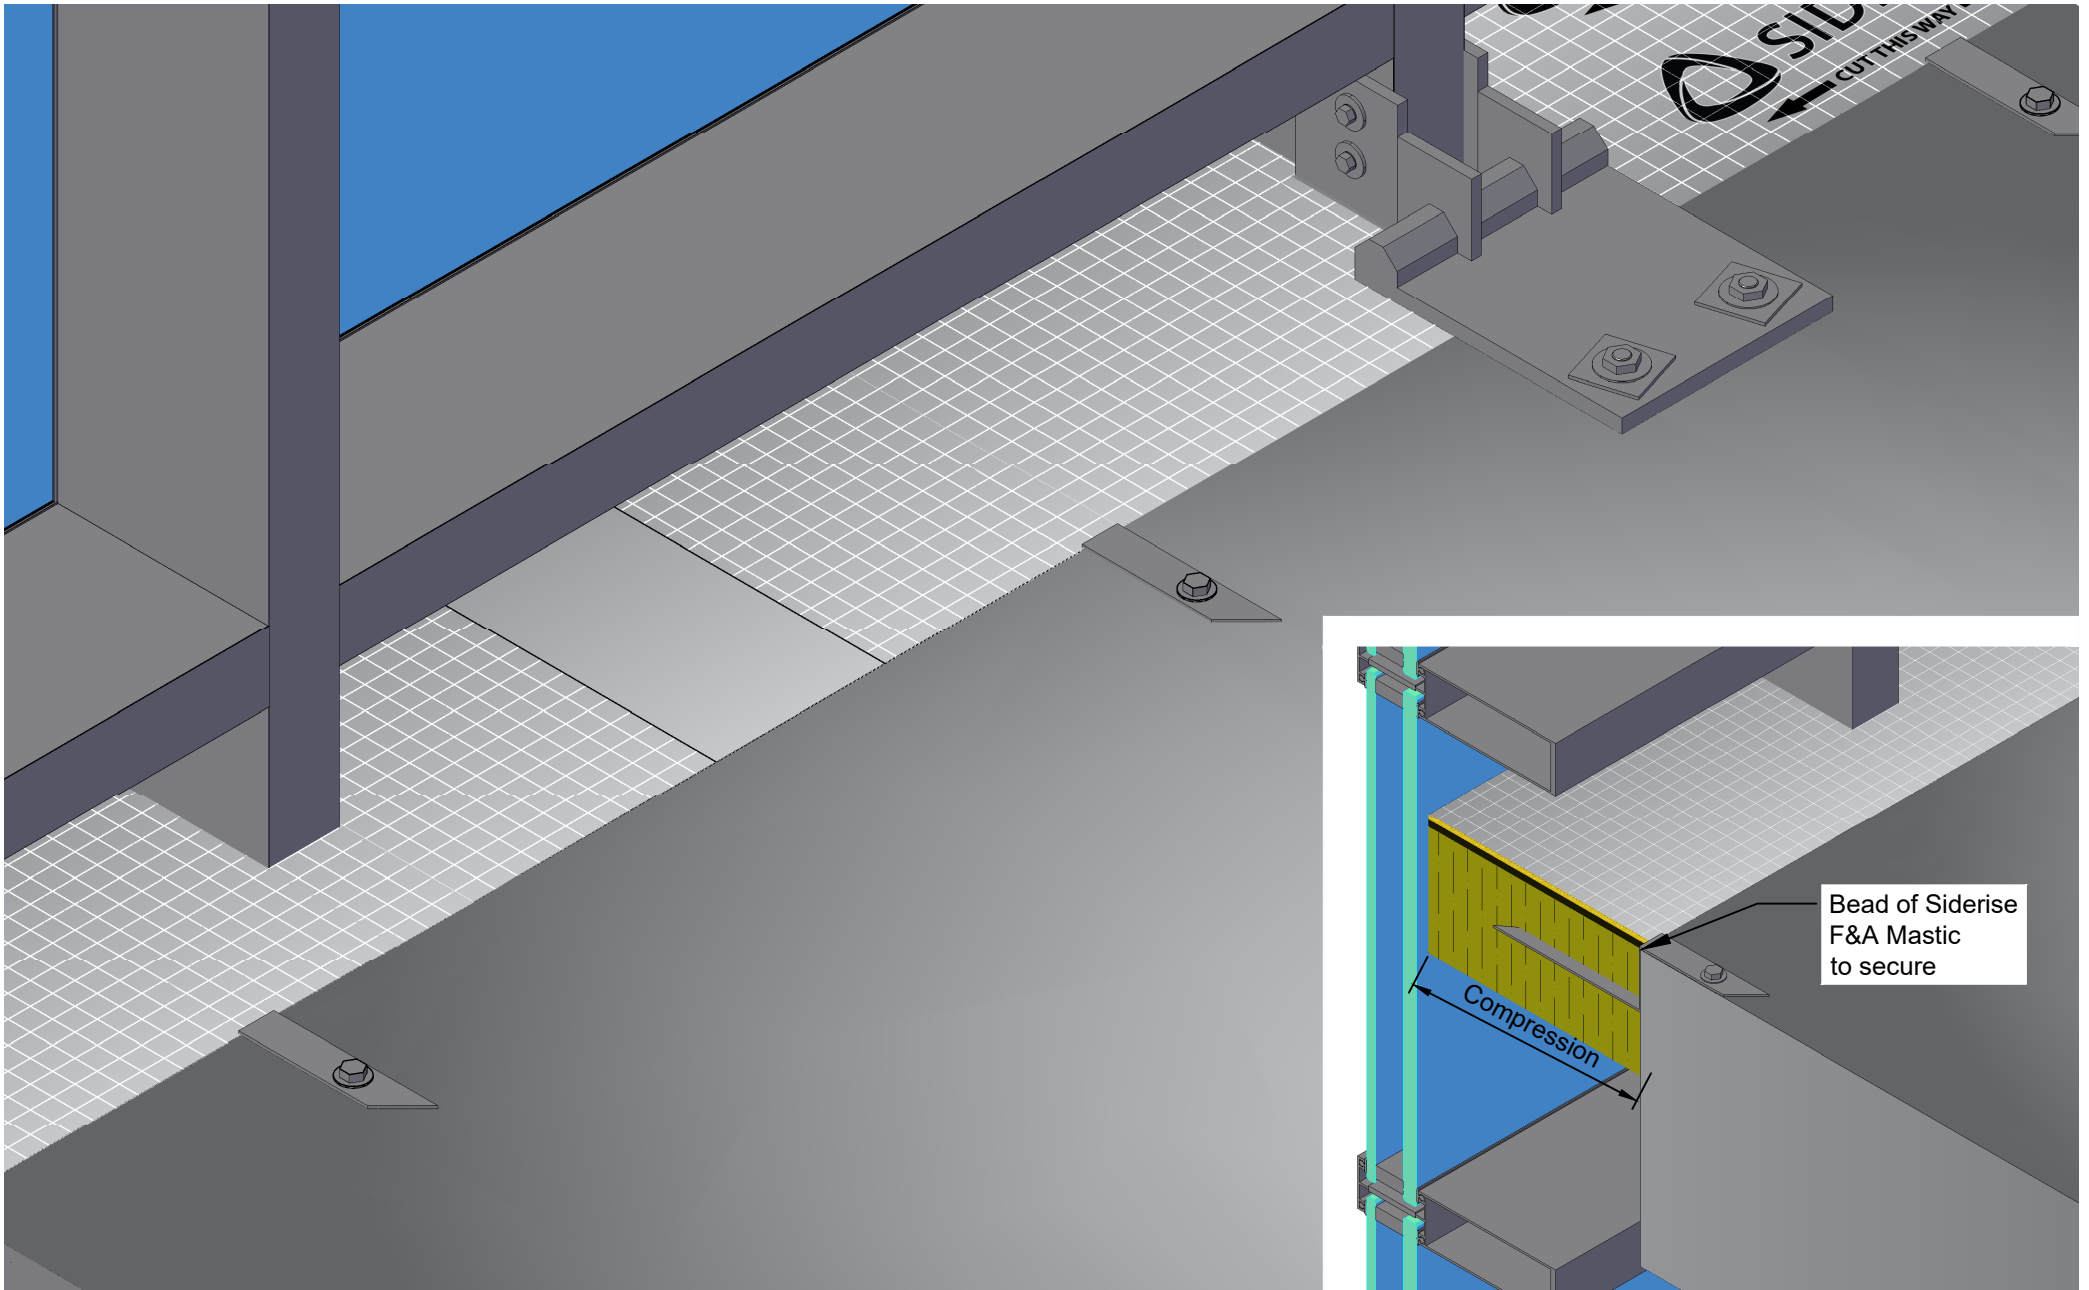

Side View

Plan View

Revisions			
Rev.	Date	By	Description
A	29-06-20	BJC	First Issue
B	30-11-23	BC	Logo Update

Title  
CW-FS horizontal top of slab, with Siderise AB  
**Siderise Standard Detail**

Sheet  
1/1