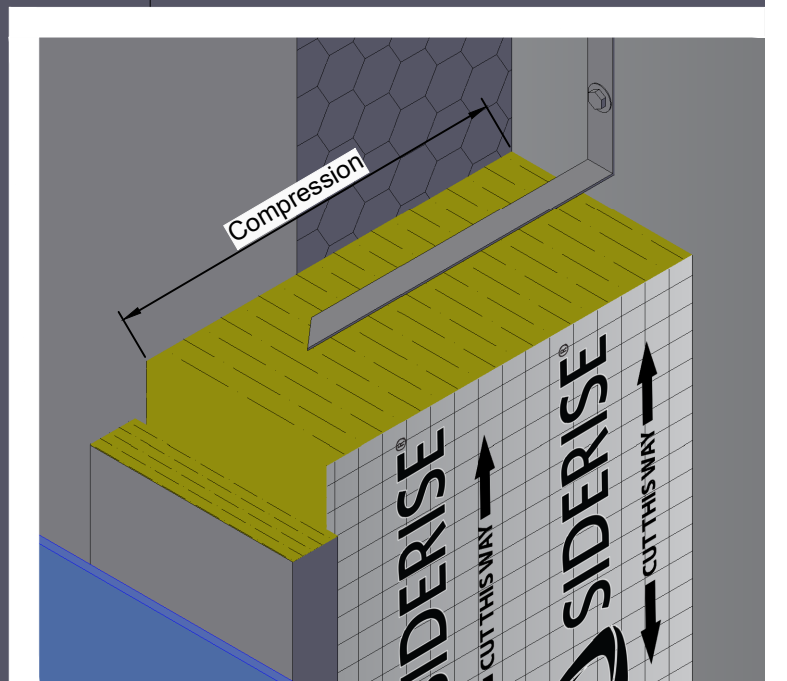

Plan View

Side View

Siderise Standard Detail  
**SSD1776**

Revisions			
Rev.	Date	By	Description
A	20-07-20	BJC	First Issue
B	18-01-24	CCM	Logo Update

Title  
RV Barrier & OSCI in a cassette panel system  
**Siderise Standard Detail**