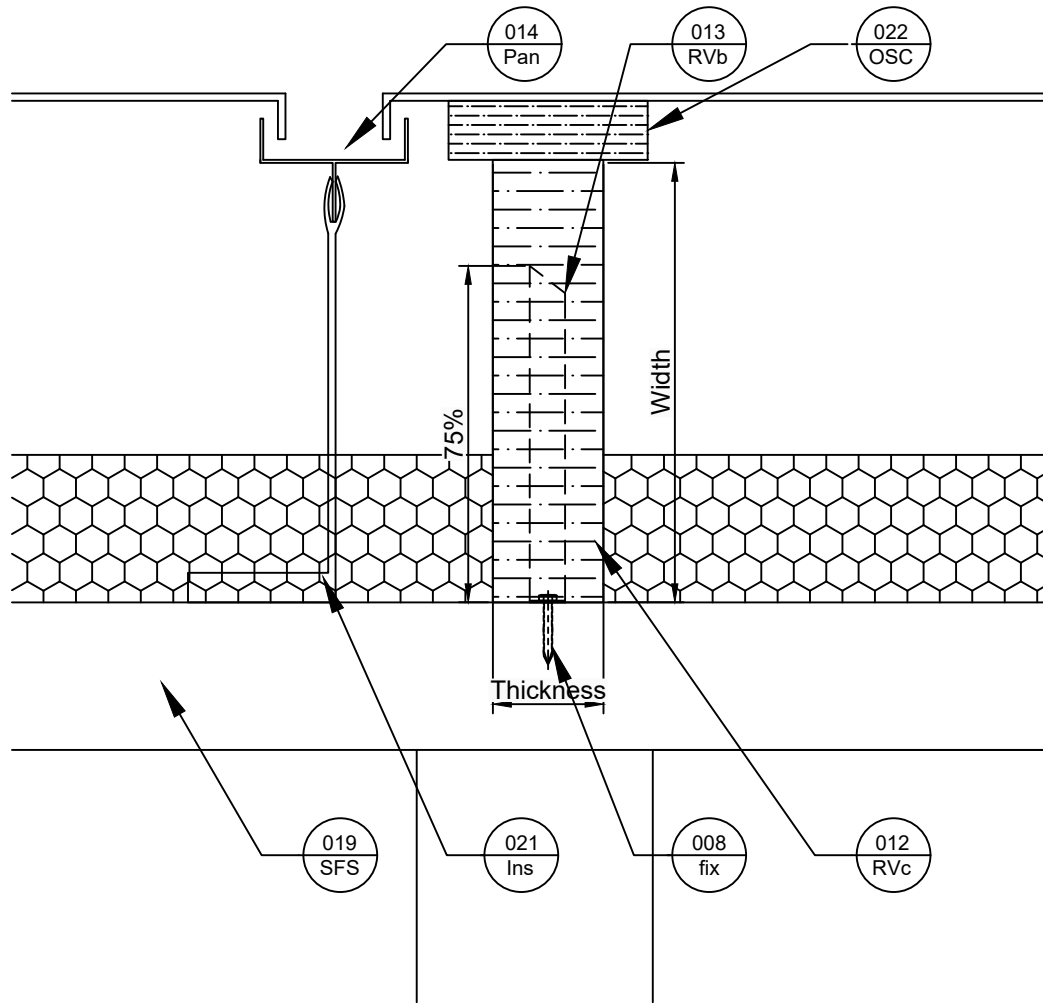

Plan View

Side View

Siderise Standard Detail  
**SSD1776**

Revisions			
Rev.	Date	By	Description
A	20-07-20	BJC	First Issue
B	18-01-24	CCM	Logo Update

Title  
RV Barrier & OSCI in a cassette panel system  
**Siderise Standard Detail**