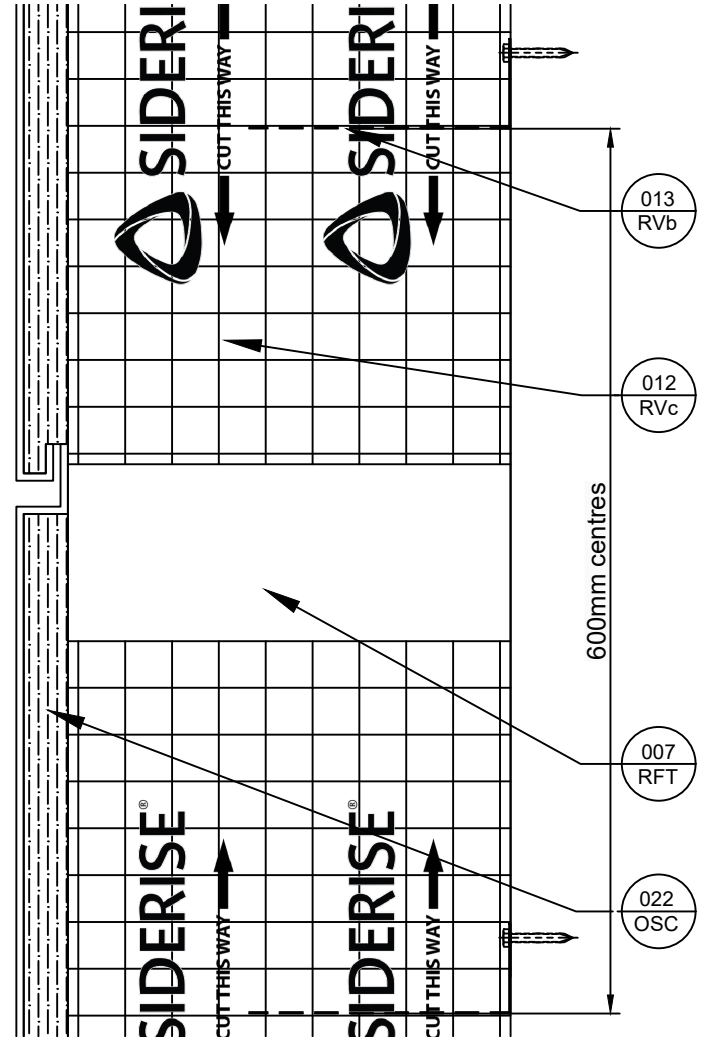

Plan View

Side View

Siderise Standard Detail  
**SSD1776**

Revisions			
Rev.	Date	By	Description
A	20-07-20	BJC	First Issue
B	18-01-24	CCM	Logo Update

Title  
RV Barrier & OSCI in a cassette panel system  
**Siderise Standard Detail**