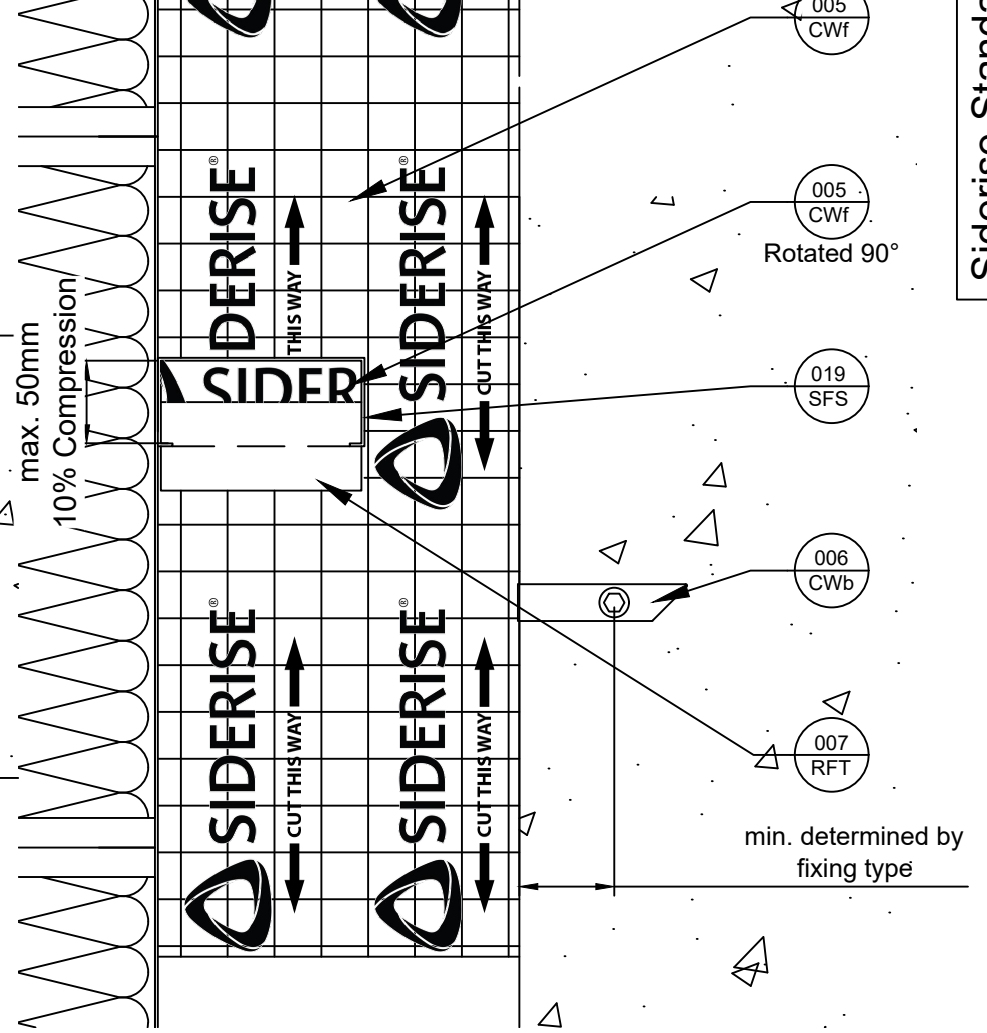

Side View

Plan View

Revisions			
Rev.	Date	By	Description
A	27-02-24	BC	First Issue
B	02-08-24	CCM	Logo Update

Title
CW-FS horizontal to Composite Panel, Stud Detail

Siderise Standard Detail

Sheet
1/1

SSD2003