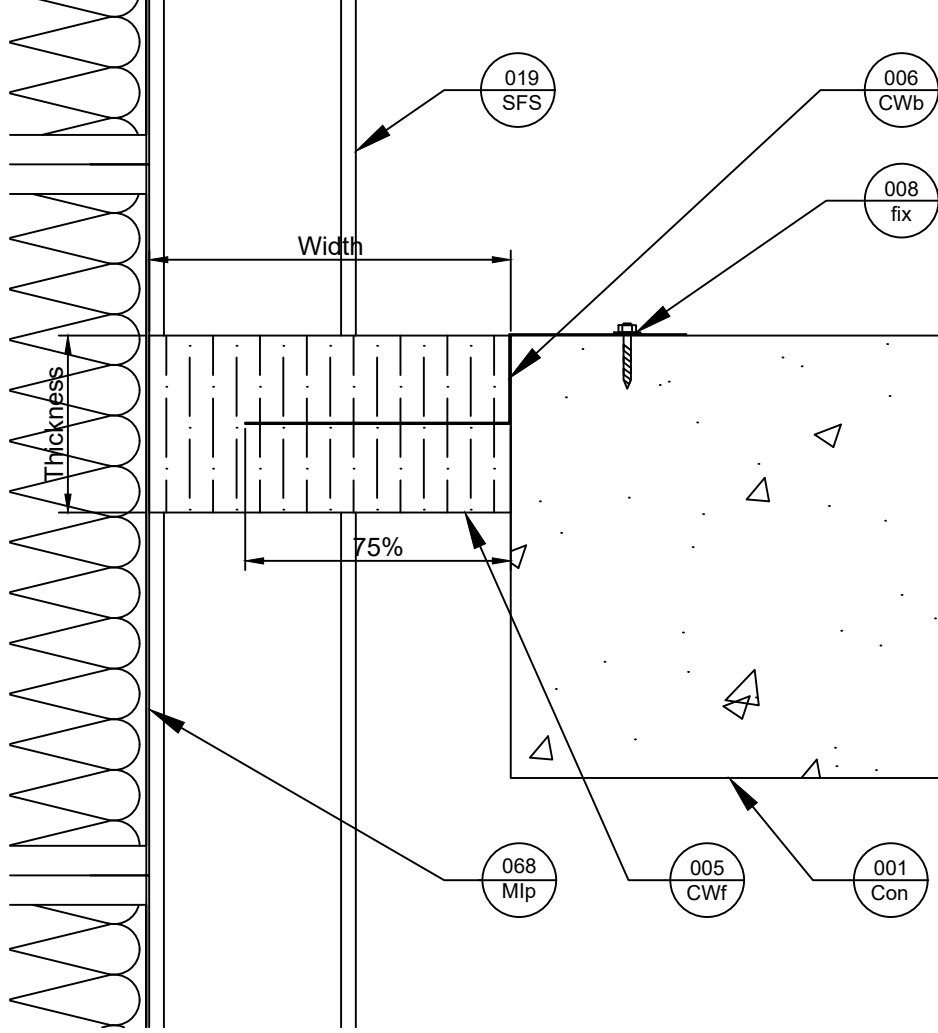

Side View

Plan View

Revisions			
Rev.	Date	By	Description
A	27-02-24	BC	First Issue
B	02-08-24	CCM	Logo Update

Title
CW-FS horizontal to Composite Panel, Stud Detail

Siderise Standard Detail

Sheet
1/1

SSD2003