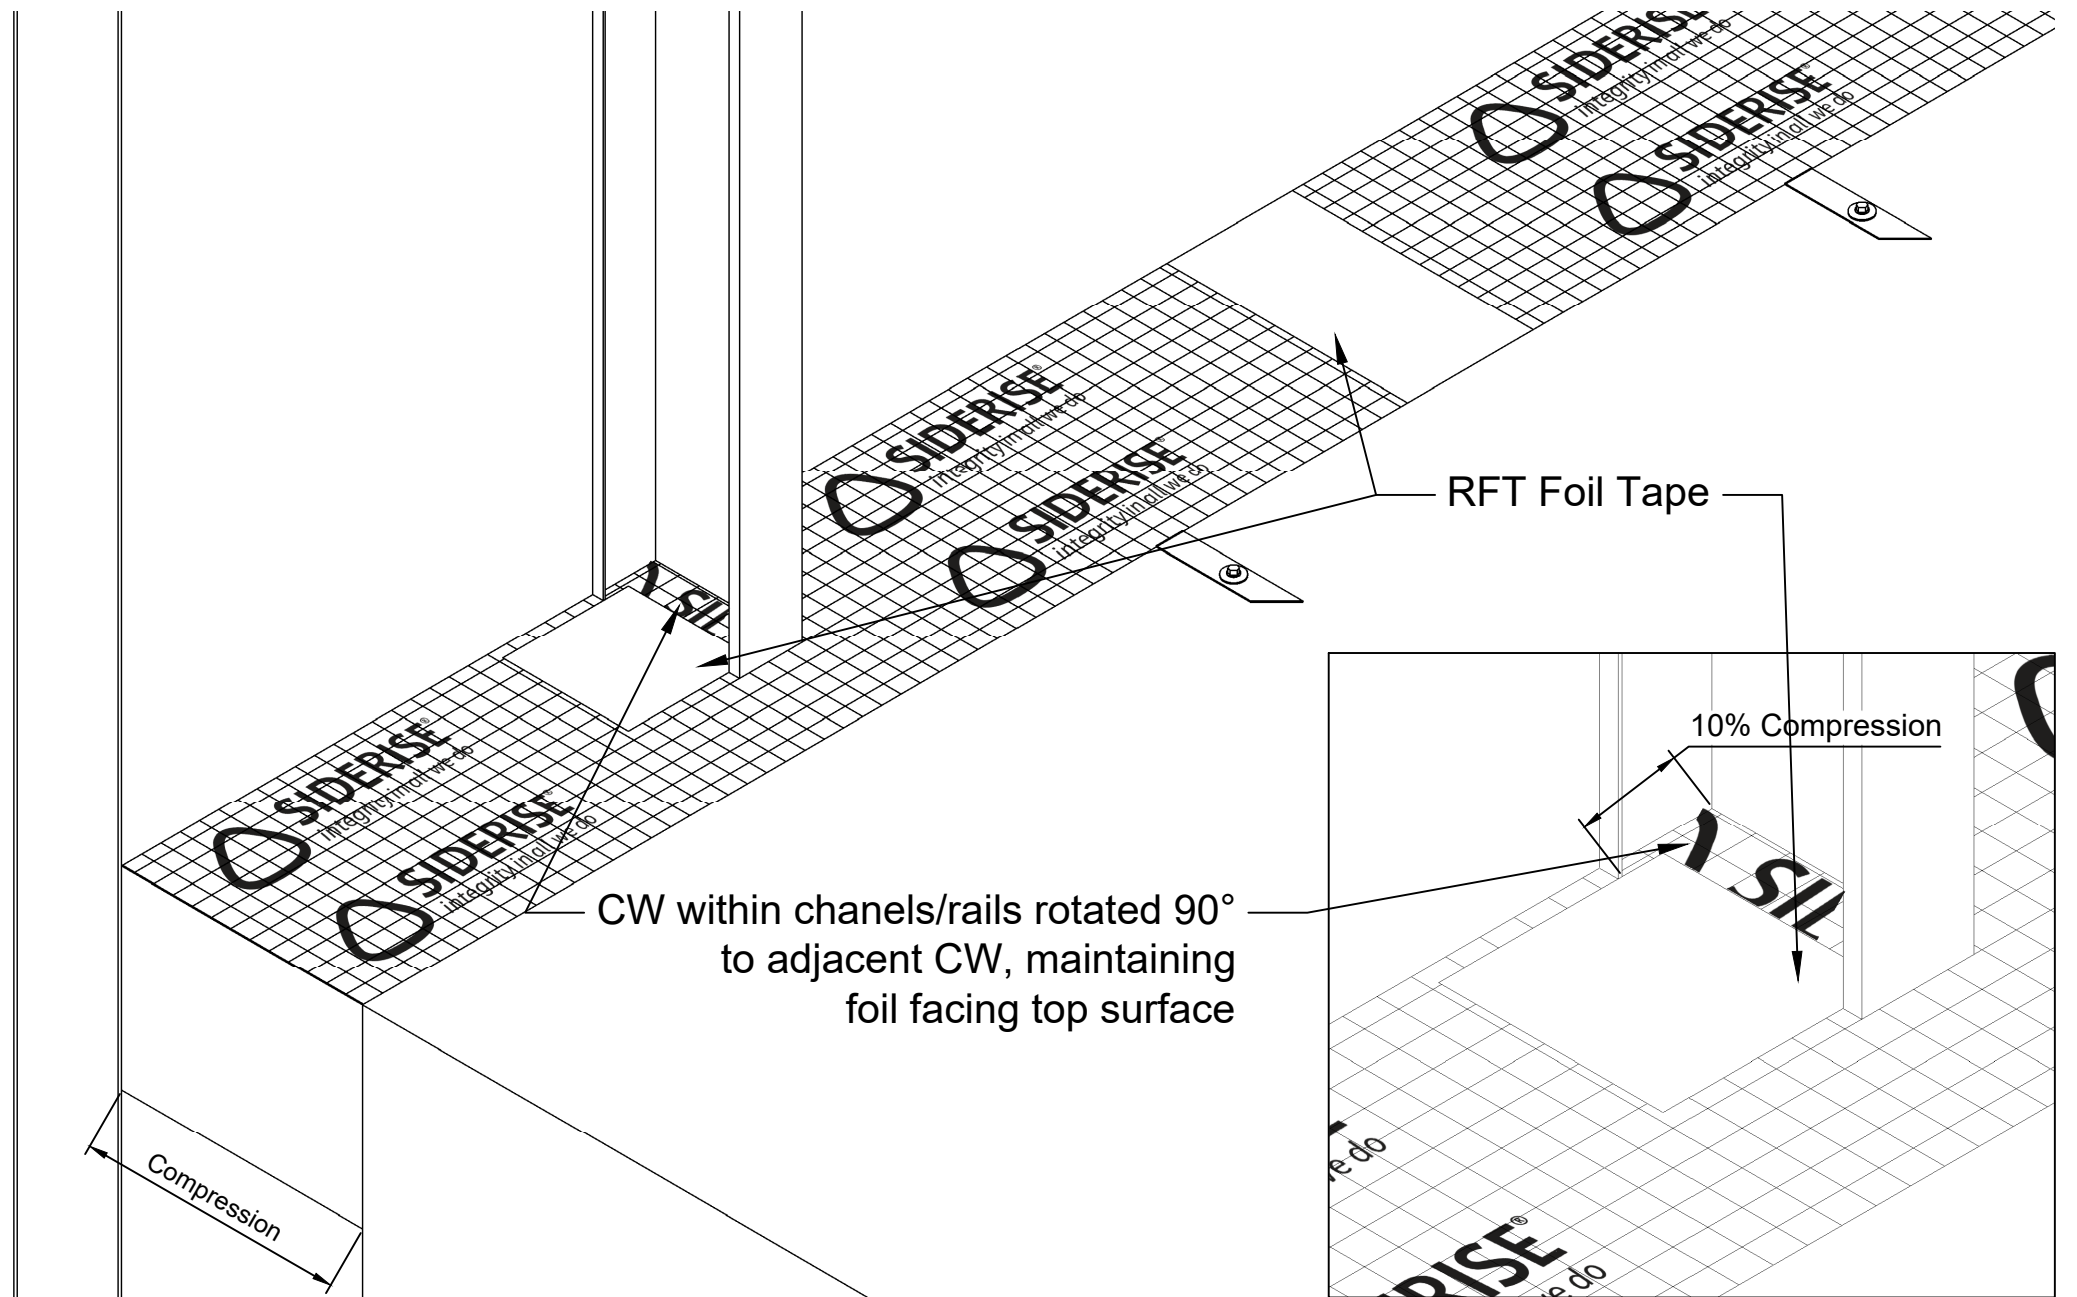

Side View

Plan View

Revisions			
Rev.	Date	By	Description
A	27-02-24	BC	First Issue
B	02-08-24	CCM	Logo Update

Title
CW-FS horizontal to Composite Panel, Stud Detail

Siderise Standard Detail

Sheet
1/1

SSD2003