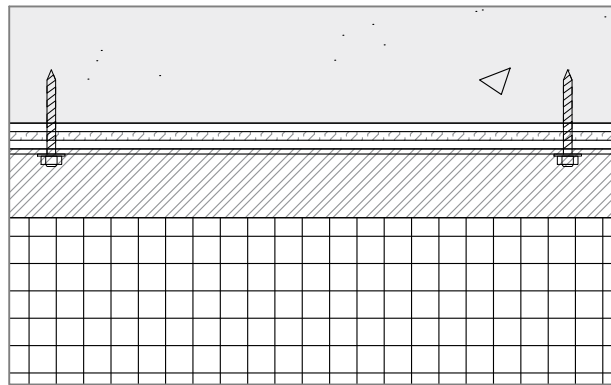

# Siderise CBX Flexible Acoustic Barriers for Suspended Ceilings

Siderise Standard Detail  
**SSPD2007**

Flat soffit

A - A

Profile deck

B - B

Profile deck

C - C

Profile deck with infill

D - D

Title  
Siderise CBX Head Detail  
Siderise Standard Detail

Sheet  
1/1

Revisions			
Rev.	Date	By	Details
A	27/01/2025	LJT	First Issue

Rev. A

Date released 27/01/2025