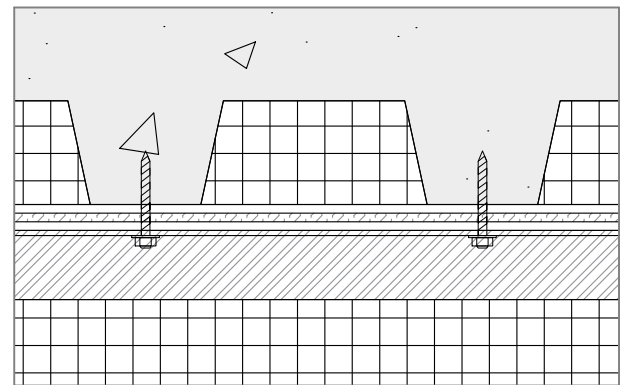

# Siderise CBX Flexible Acoustic Barriers for Suspended Ceilings

Siderise Standard Detail  
**SSPD2007**

Flat soffit

A - A

Profile deck

B - B

Profile deck

C - C

Profile deck with infill

D - D

Title  
Siderise CBX Head Detail  
Siderise Standard Detail

Sheet  
1/1

Revisions			
Rev.	Date	By	Details
A	27/01/2025	LJT	First Issue

Rev. A

Date released 27/01/2025