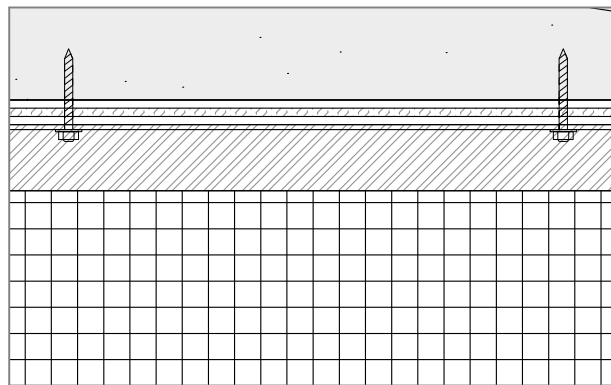

# Siderise CBX Flexible Acoustic Barriers for Suspended Ceilings

Siderise Standard Detail  
**SSPD2007**

Flat soffit

A - A

Profile deck

B - B

Profile deck

C - C

Profile deck with infill

D - D

Title  
Siderise CBX Head Detail  
Siderise Standard Detail

Sheet  
1/1

Revisions			
Rev.	Date	By	Details
A	27/01/2025	LJT	First Issue

Rev. A

Date released 27/01/2025