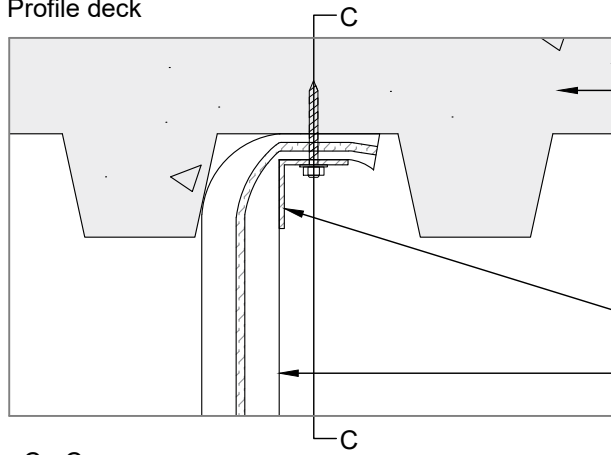

# Siderise CBX Flexible Acoustic Barriers for Suspended Ceilings

Siderise Standard Detail  
**SSPD2007**

Flat soffit

A - A

Profile deck

B - B

Profile deck

C - C

Profile deck with infill

D - D

Title  
Siderise CBX Head Detail  
Siderise Standard Detail

Sheet  
1/1

Revisions			
Rev.	Date	By	Details
A	27/01/2025	LJT	First Issue

Rev. A

Date released 27/01/2025