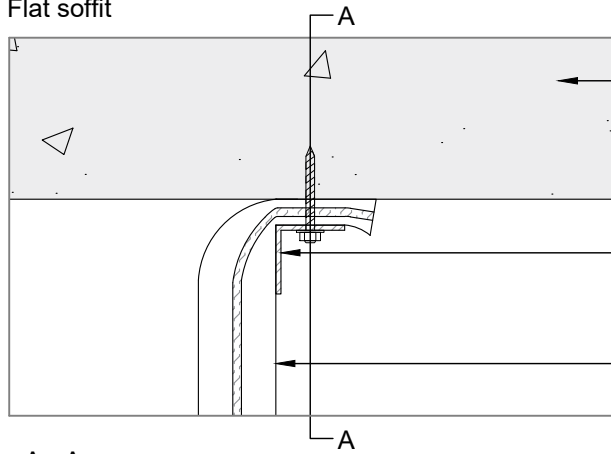

# Siderise CBX Flexible Acoustic Barriers for Suspended Ceilings

Siderise Standard Detail  
**SSPD2007**

Flat soffit

A - A

Profile deck

B - B

Profile deck

C - C

Profile deck with infill

D - D

Title  
Siderise CBX Head Detail  
Siderise Standard Detail

Sheet  
1/1

Revisions			
Rev.	Date	By	Details
A	27/01/2025	LJT	First Issue

Rev. A

Date released 27/01/2025