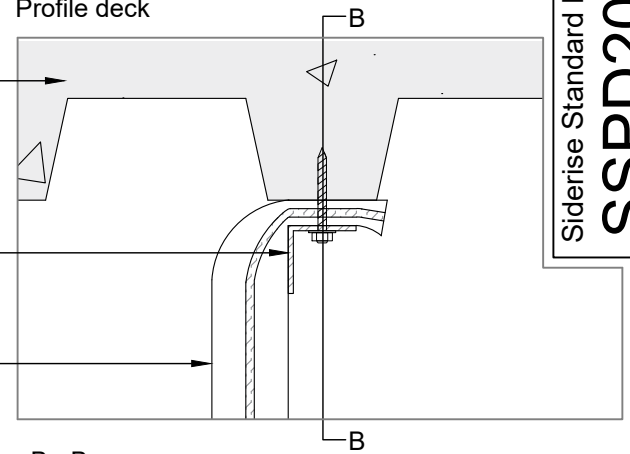

# Siderise CBX Flexible Acoustic Barriers for Suspended Ceilings

Siderise Standard Detail  
**SSPD2007**

Flat soffit

A - A

Profile deck

B - B

Profile deck

C - C

Profile deck with infill

D - D

Title  
Siderise CBX Head Detail  
Siderise Standard Detail

Sheet  
1/1

Revisions			
Rev.	Date	By	Details
A	27/01/2025	LJT	First Issue

Rev. A

Date released 27/01/2025