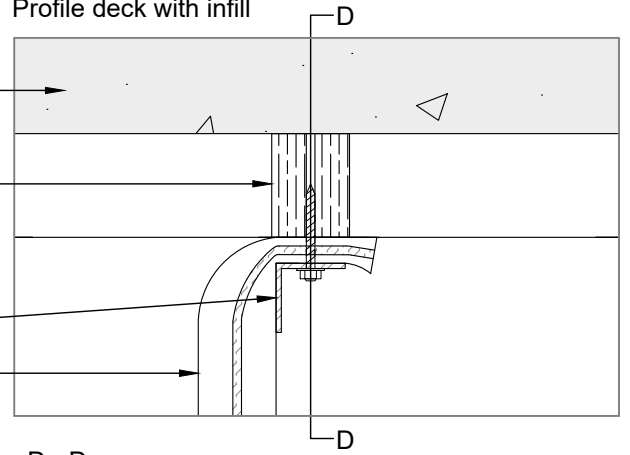

# Siderise CBX Flexible Acoustic Barriers for Suspended Ceilings

Siderise Standard Detail  
**SSPD2007**

Flat soffit

A - A

Profile deck

B - B

Profile deck

C - C

Profile deck with infill

D - D

Title  
Siderise CBX Head Detail  
Siderise Standard Detail

Sheet  
1/1

Revisions			
Rev.	Date	By	Details
A	27/01/2025	LJT	First Issue

Rev. A

Date released 27/01/2025