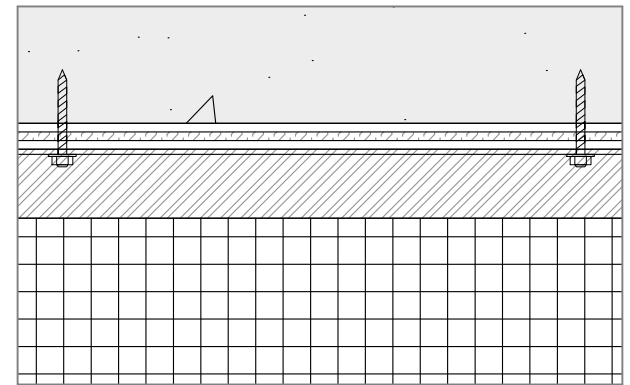

# Siderise CBX Flexible Acoustic Barriers for Suspended Ceilings

Siderise Standard Detail  
**SSPD2007**

Flat soffit

A - A

Profile deck

B - B

Profile deck

C - C

Profile deck with infill

D - D

Title  
Siderise CBX Head Detail  
Siderise Standard Detail

Sheet  
1/1

Revisions			
Rev.	Date	By	Details
A	27/01/2025	LJT	First Issue

Rev. A

Date released 27/01/2025