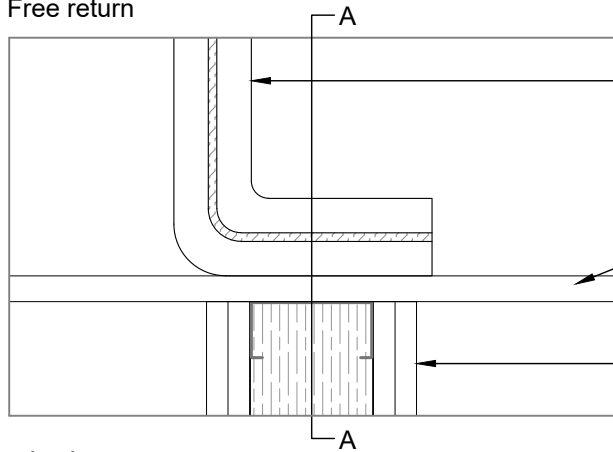

Siderise CBX Flexible Acoustic Barriers for Suspended Ceilings

Siderise Standard Detail
SSPD2008

Free return

Flat surface with fixing strap

Protruding partition with fixing strap

Levelled surface with fixing strap