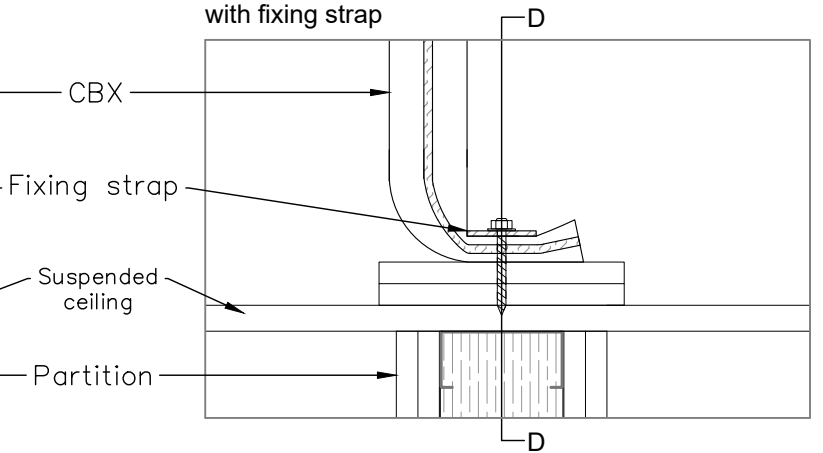

Siderise CBX Flexible Acoustic Barriers for Suspended Ceilings

Siderise Standard Detail
SSPD2008

Free return

Flat surface with fixing strap

Protruding partition with fixing strap

Levelled surface with fixing strap