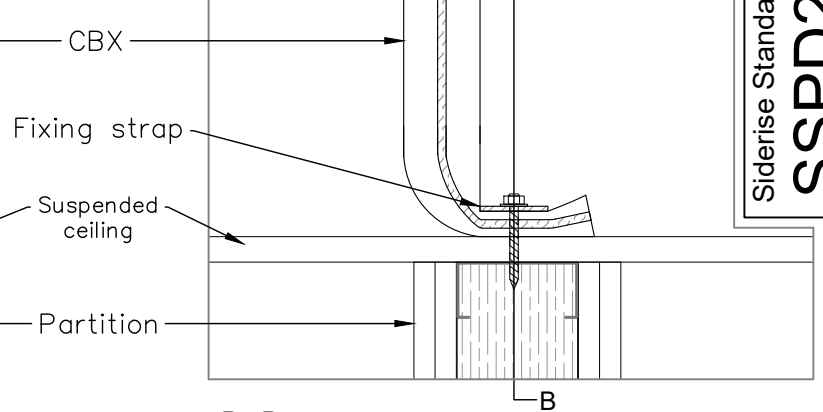

Siderise CBX Flexible Acoustic Barriers for Suspended Ceilings

Siderise Standard Detail
SSPD2008

Free return

Flat surface with fixing strap

Protruding partition with fixing strap

Levelled surface with fixing strap

Title

Siderise CBX Base Detail
Siderise Standard Detail

Sheet
1/1

Revisions			
Rev.	Date	By	Details
A	27/01/2025	LJT	First Issue

SSPD2008

Date released
27/01/2025

Rev.
A