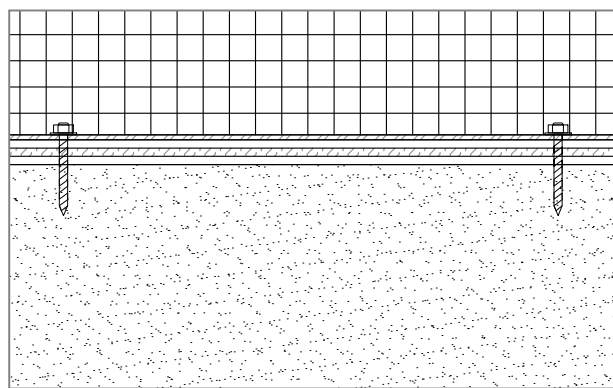

Siderise CBX Flexible Acoustic Barriers for Suspended Ceilings

Siderise Standard Detail
SSPD2008

Free return

Flat surface with fixing strap

Protruding partition with fixing strap

Levelled surface with fixing strap