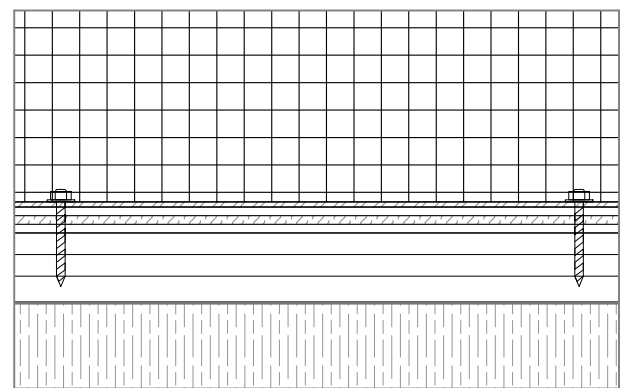

Siderise CBX Flexible Acoustic Barriers for Suspended Ceilings

Siderise Standard Detail
SSPD2008

Free return

Flat surface with fixing strap

Protruding partition with fixing strap

Levelled surface with fixing strap