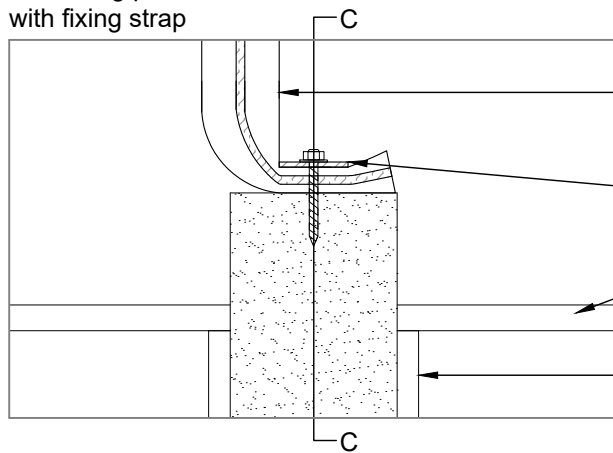

Siderise CBX Flexible Acoustic Barriers for Suspended Ceilings

Siderise Standard Detail
SSPD2008

Free return

Flat surface with fixing strap

Protruding partition with fixing strap

Levelled surface with fixing strap