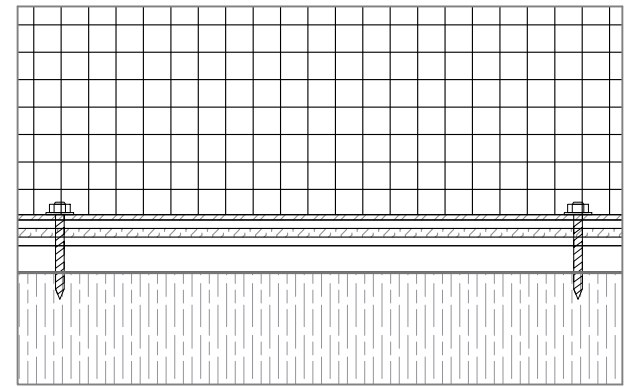

Siderise CBX Flexible Acoustic Barriers for Suspended Ceilings

Siderise Standard Detail
SSPD2008

Free return

Flat surface with fixing strap

Protruding partition with fixing strap

Levelled surface with fixing strap