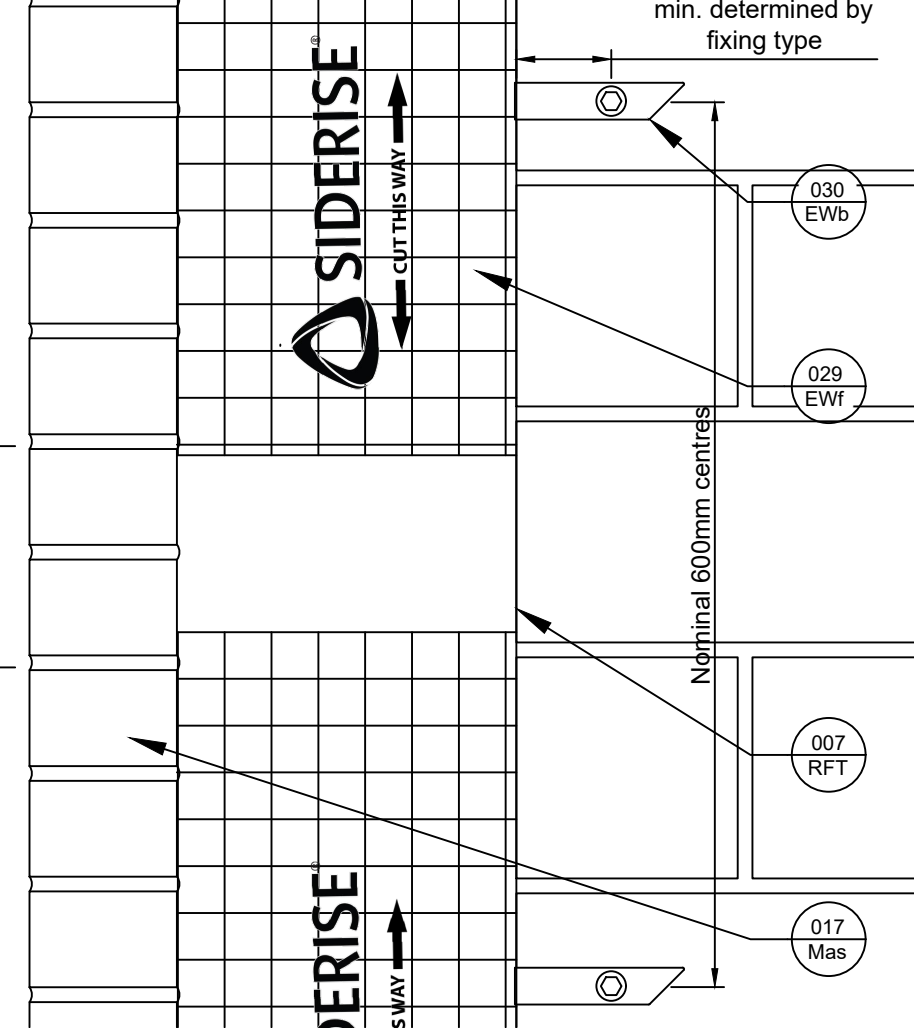

Plan View

Side View

Siderise Standard Detail
SSD1931

Revisions		
Rev.	Date	Description
C	06-12-23	CCM Logo Update

Title
EW vertical 51-250mm cavity, block inner leaf
Siderise Standard Detail

Sheet
1/1

SSD1931
Date released
06/12/2023

Rev.
C