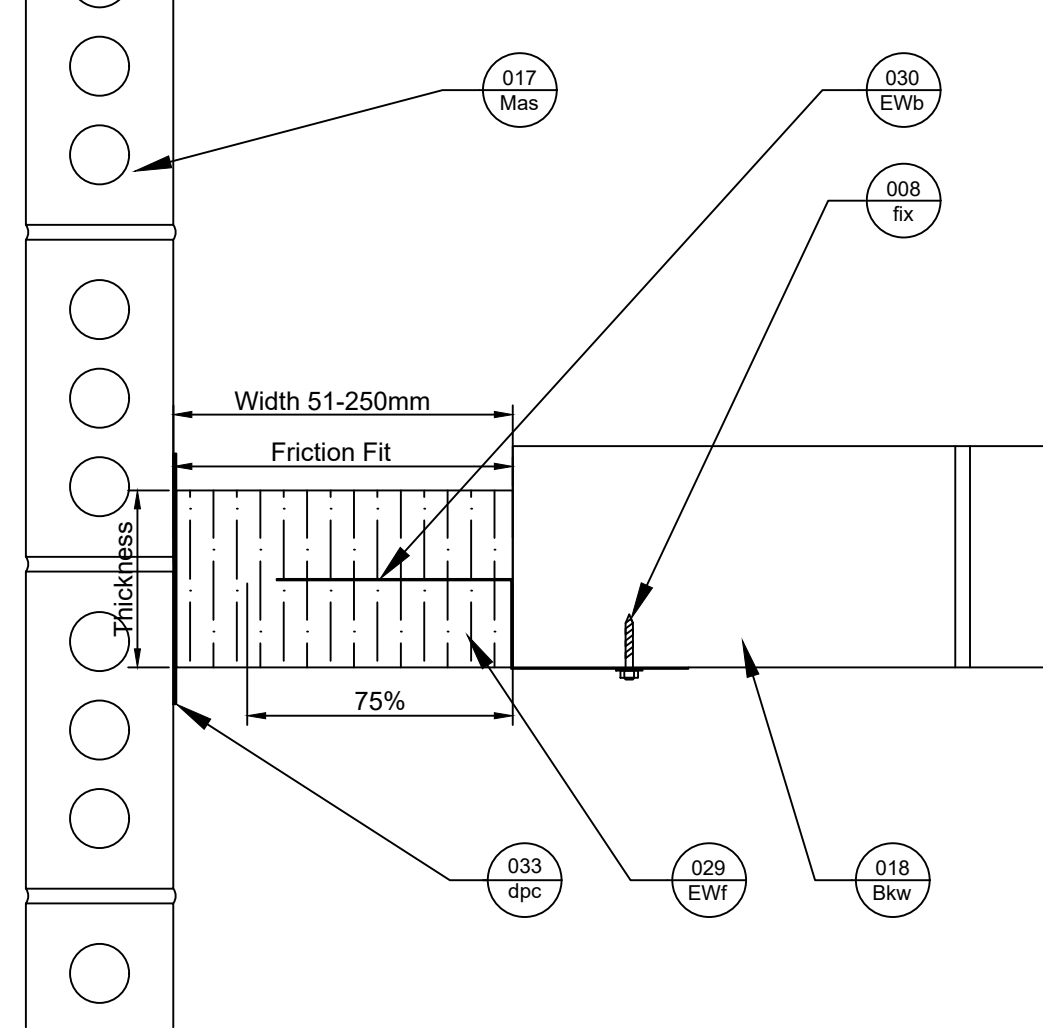

Plan View

Side View

Siderise Standard Detail
SSD1931

Revisions		
Rev.	Date	Description
C	06-12-23	CCM Logo Update

Title
EW vertical 51-250mm cavity, block inner leaf
Siderise Standard Detail

Sheet
1/1

SSD1931
Date released
06/12/2023