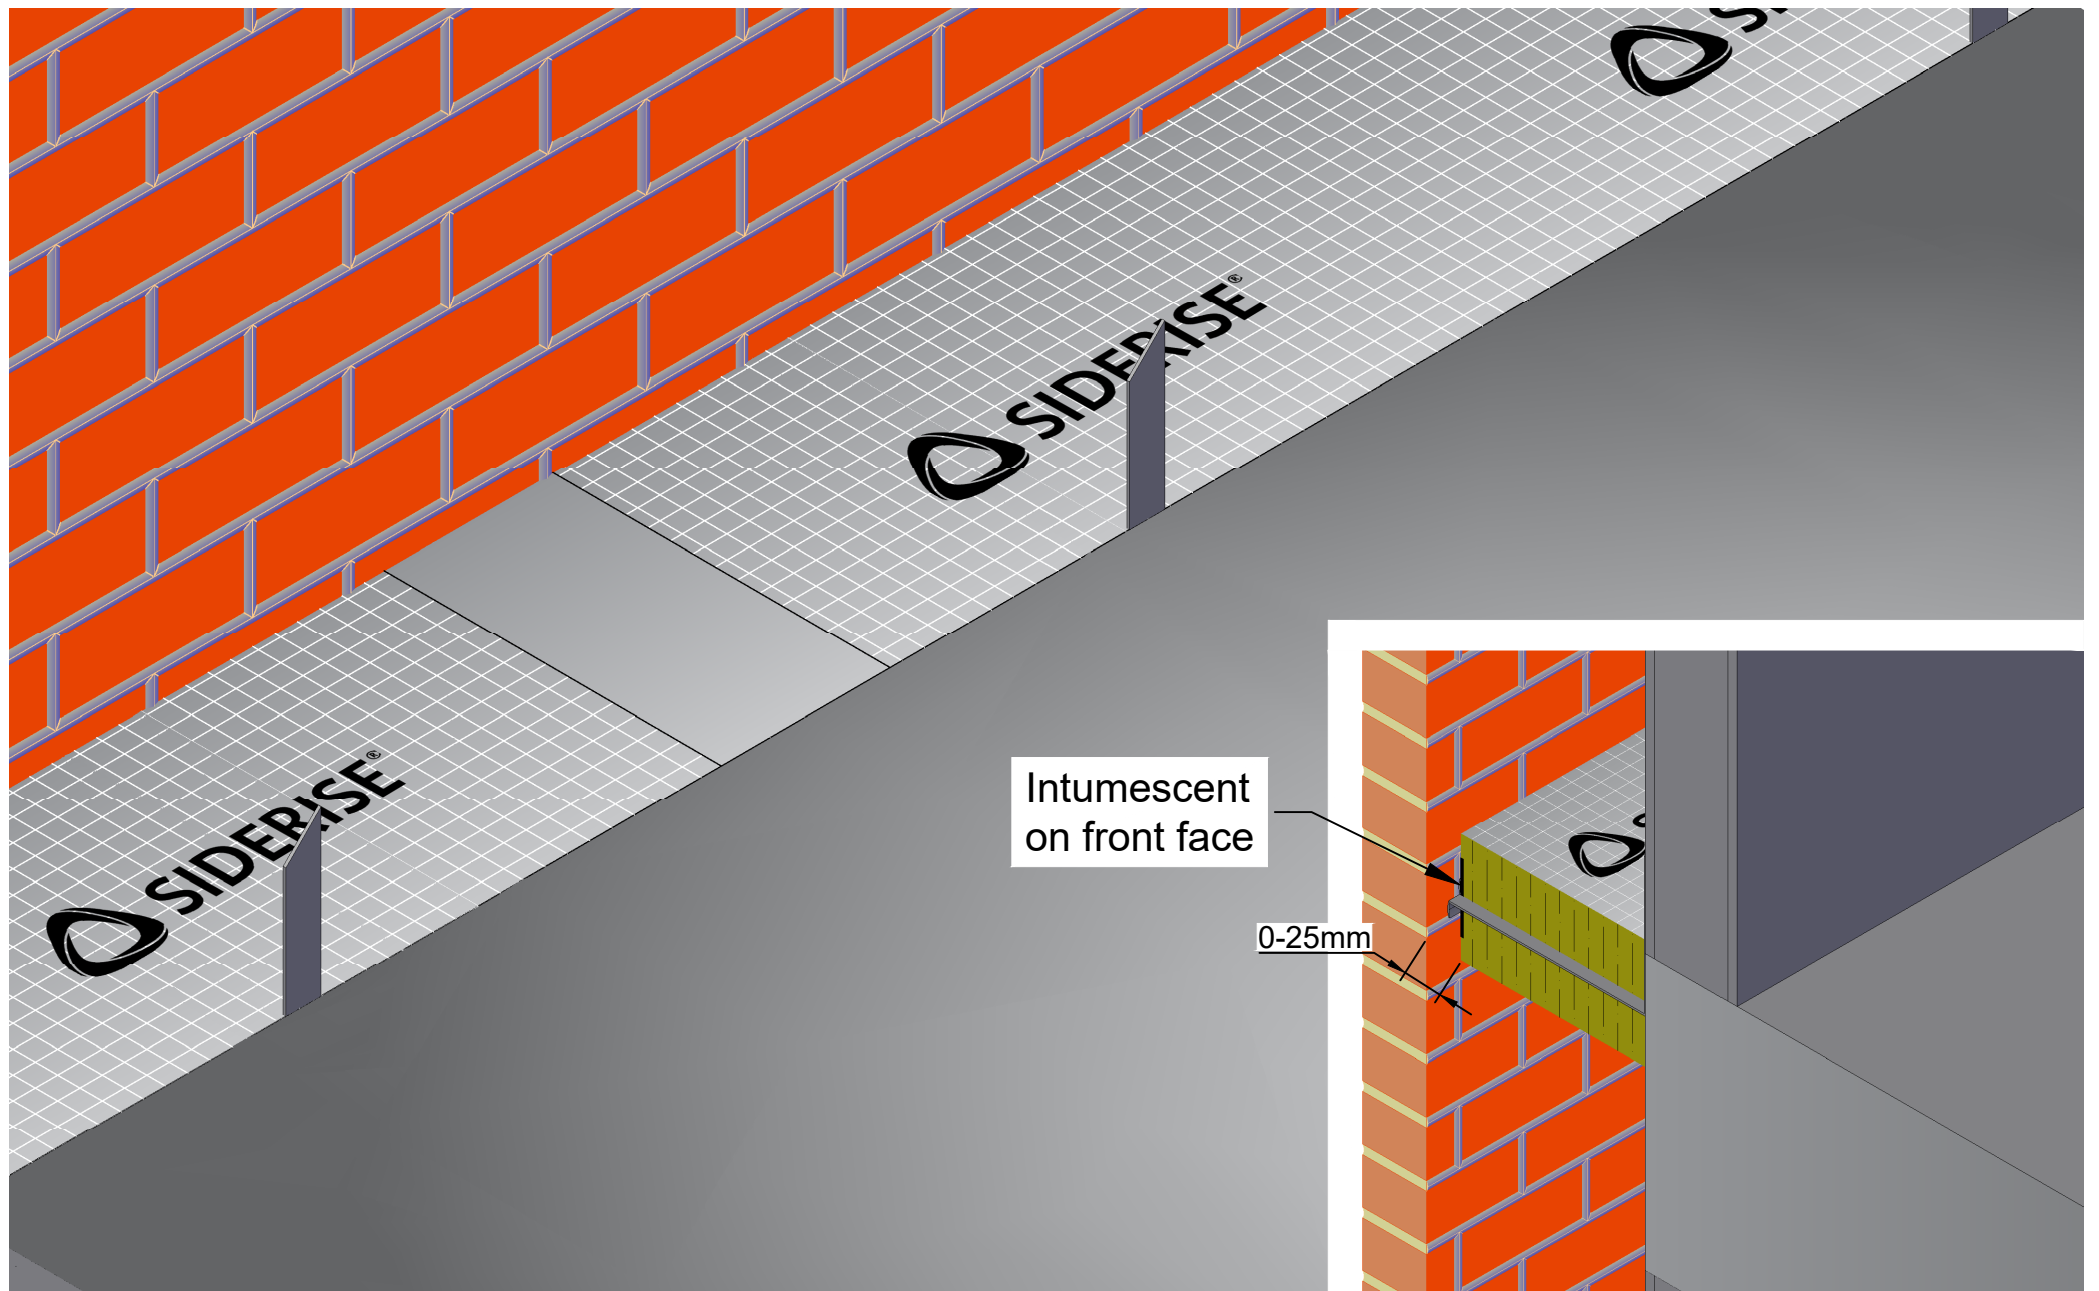

Side View

Plan View

Revisions			
Rev.	Date	By	Description
B	26-02-22	BJC	EW25 range
C	06-12-23	CCM	Logo Update

Title
EW25 horizontal 76-350mm cavity, SFS inner leaf

Siderise Standard Detail

Sheet
1/1

SSD1974