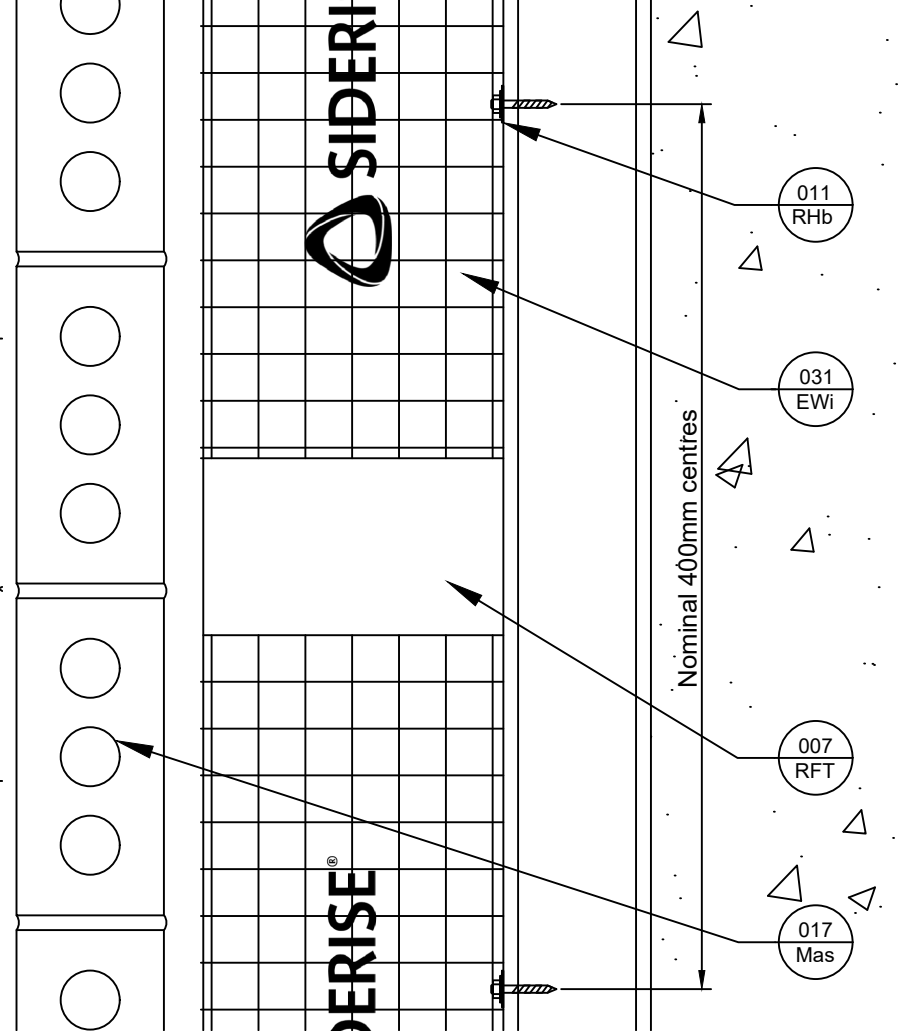

Side View

Plan View

Revisions			
Rev.	Date	By	Description
B	26-02-22	BJC	EW25 range
C	06-12-23	CCM	Logo Update

Title
EW25 horizontal 76-350mm cavity, SFS inner leaf

Siderise Standard Detail

Sheet
1/1

SSD1974