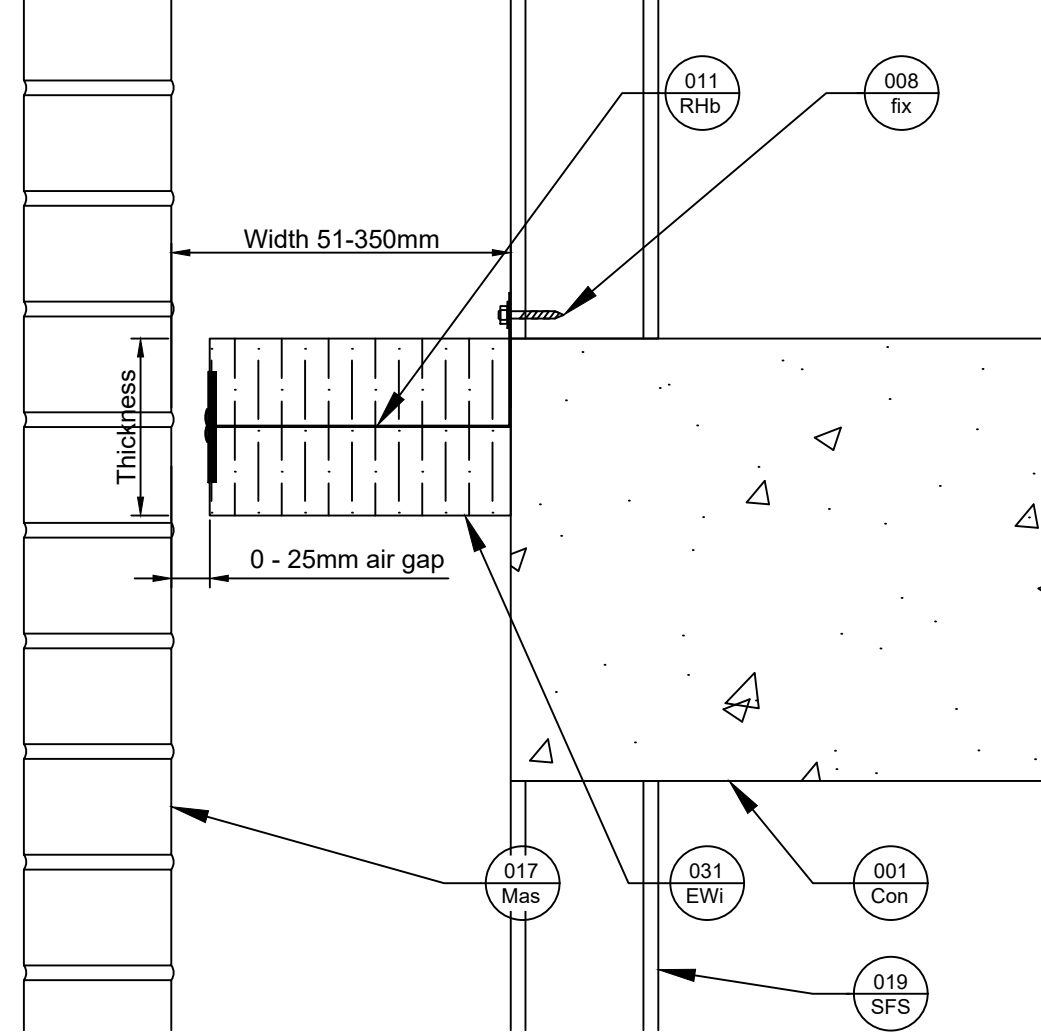

Side View

Plan View

Revisions			
Rev.	Date	By	Description
B	26-02-22	BJC	EW25 range
C	06-12-23	CCM	Logo Update

Title
EW25 horizontal 76-350mm cavity, SFS inner leaf

Siderise Standard Detail

Sheet
1/1

SSD1974