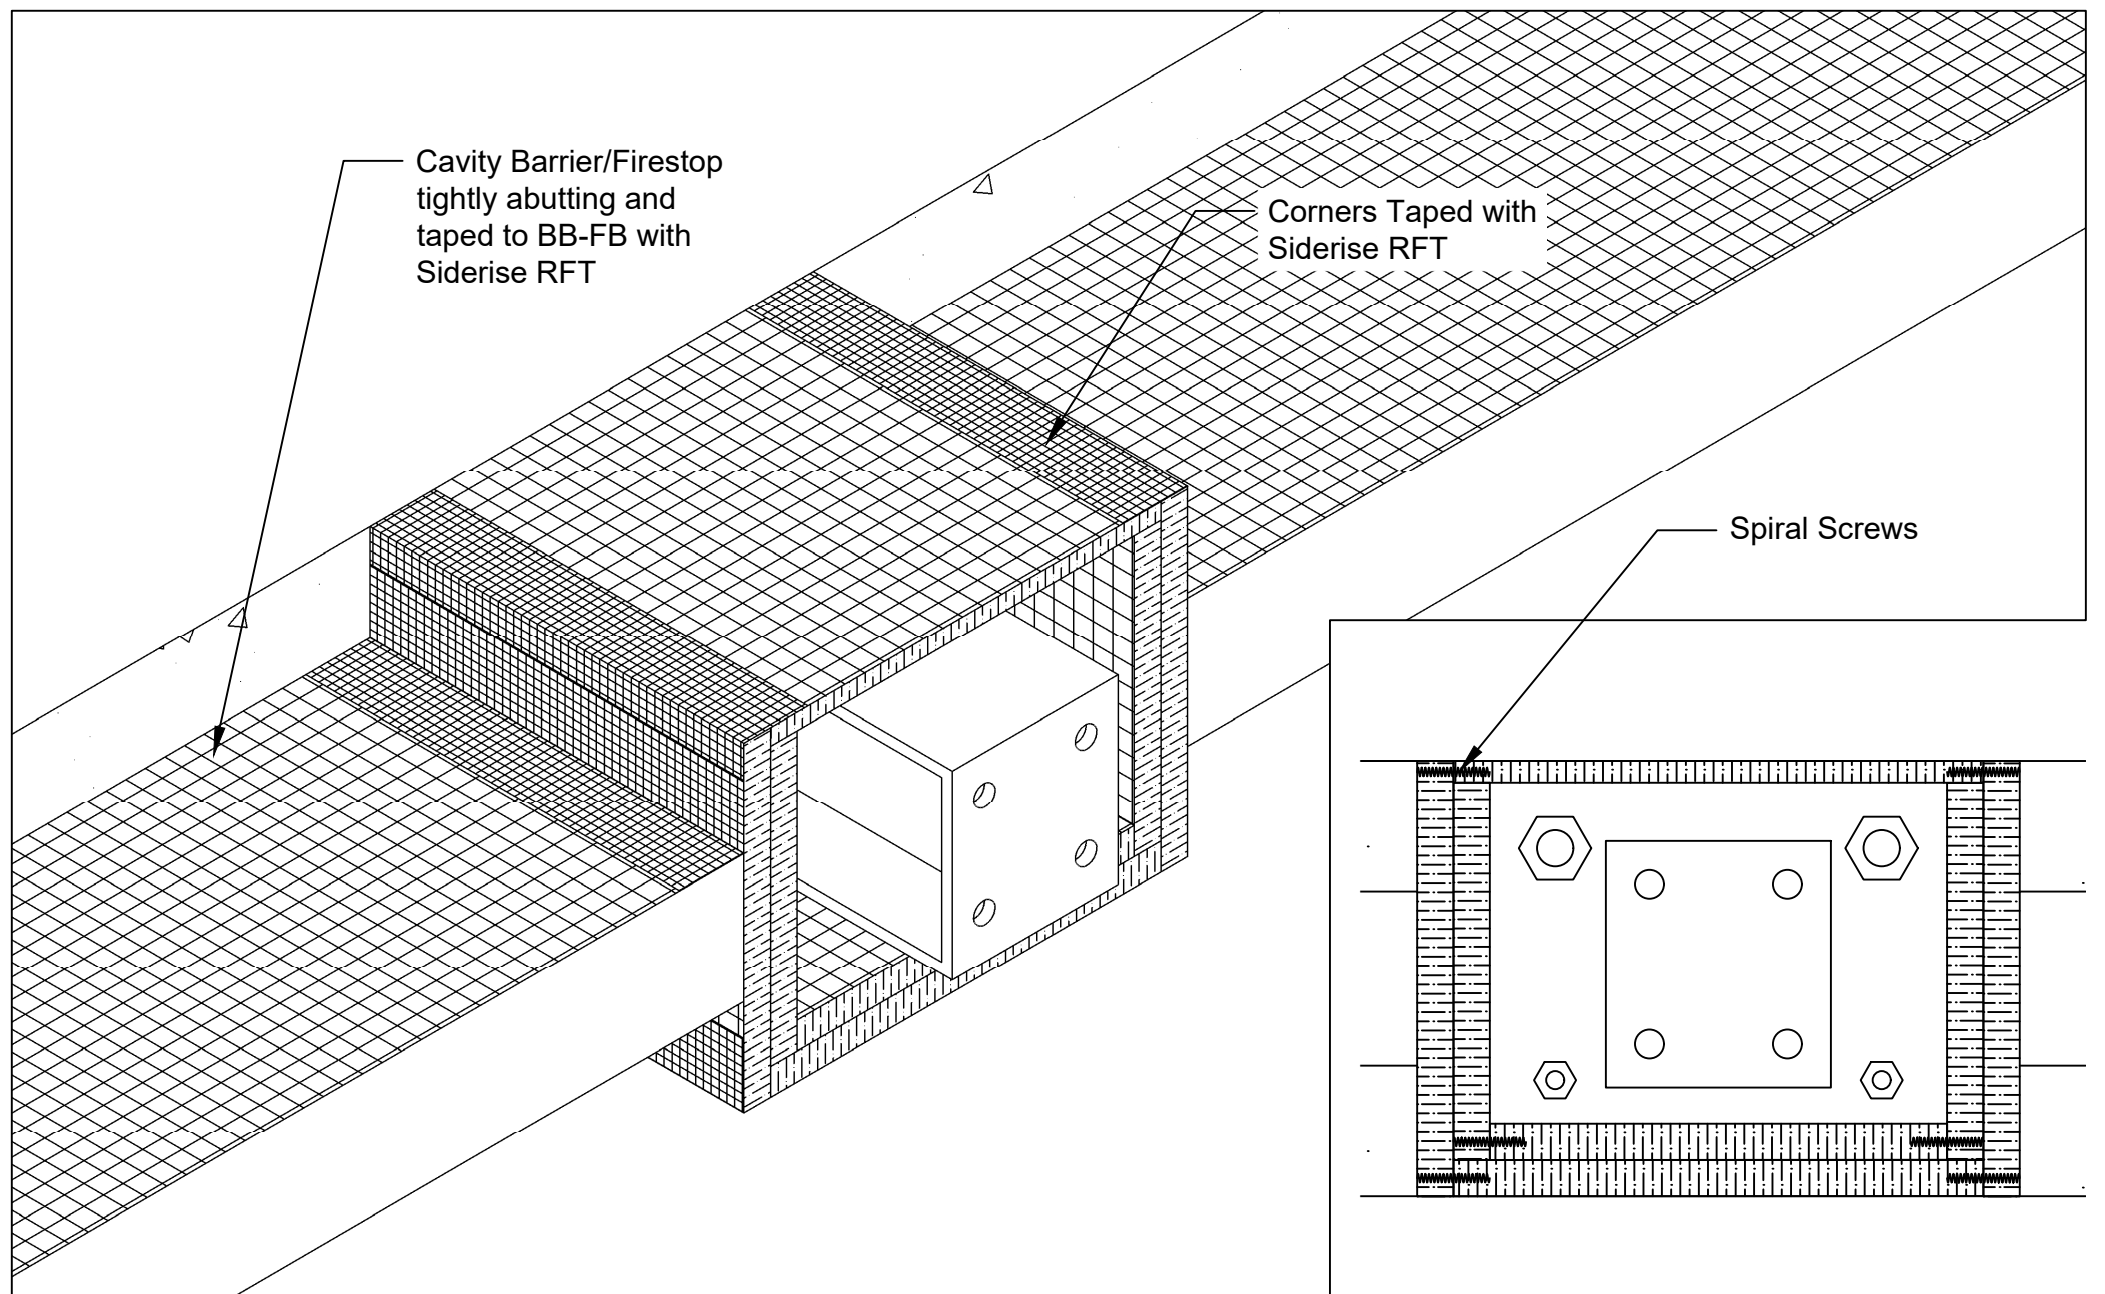

Side View

Plan View

Revisions			
Rev.	Date	By	Description
A	17-10-19	BC	First Issue
B	19-12-23	BC	Remodel
C	17-01-24	CM	Logo Update

Title
Siderise Balcony Connector BB-FB

Siderise Standard Detail

Sheet
1/1