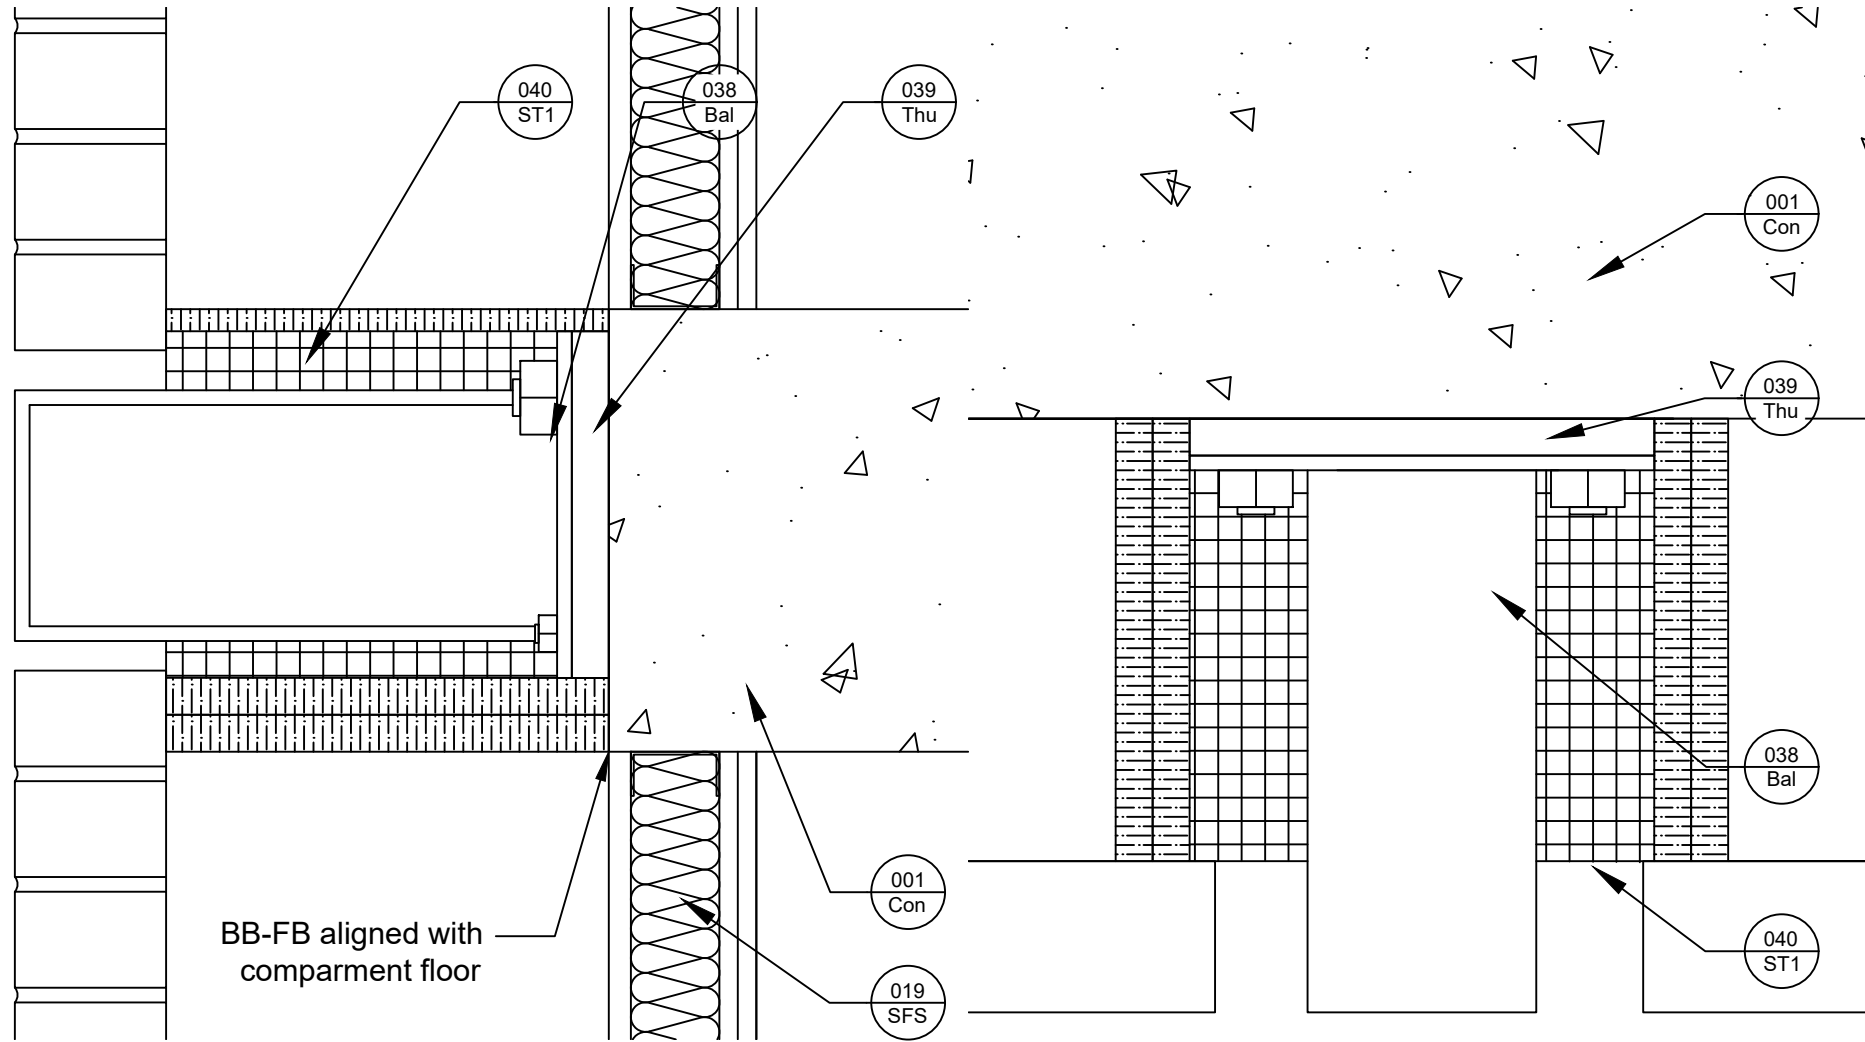

Side View

Plan View

Revisions			
Rev.	Date	By	Description
A	17-10-19	BC	First Issue
B	19-12-23	BC	Remodel
C	17-01-24	CM	Logo Update

Title
Siderise Balcony Connector BB-FB

Siderise Standard Detail

Sheet
1/1