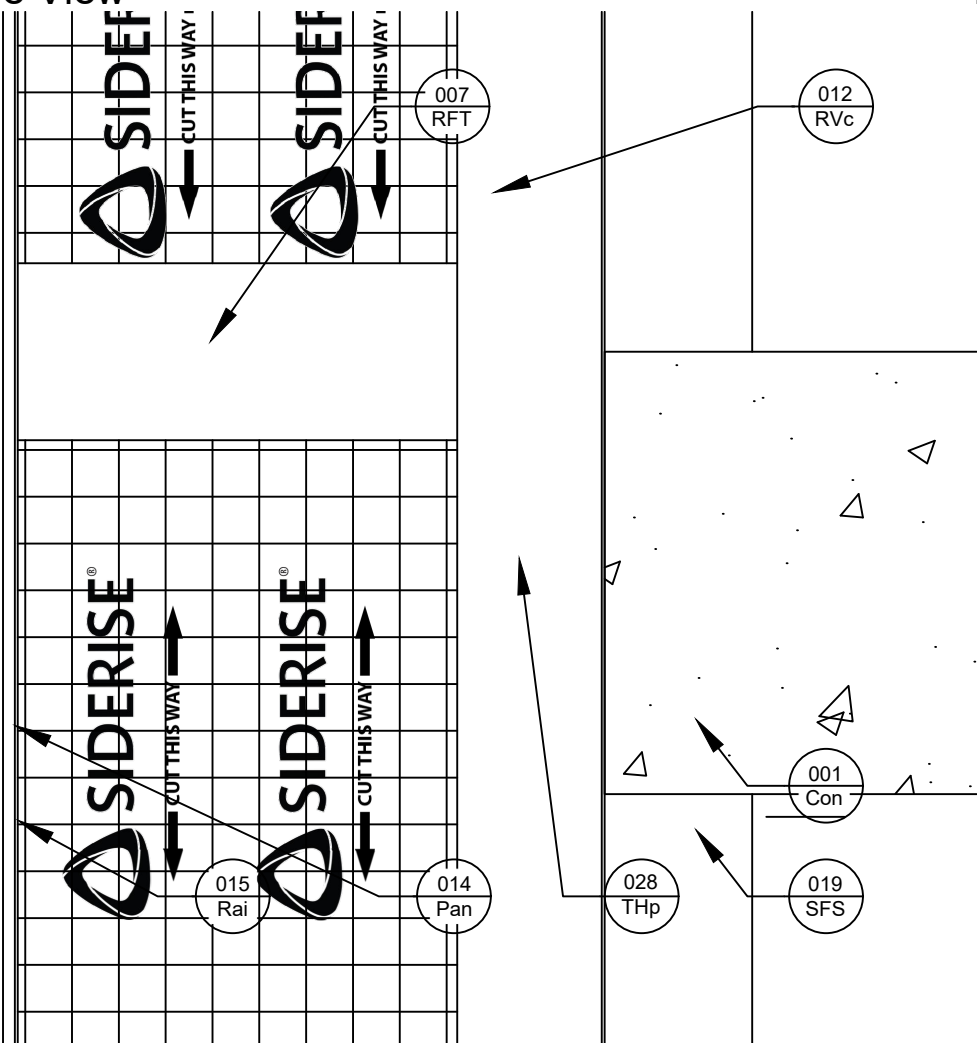

Side View

Plan View

Revisions			
Rev.	Date	By	Description
A	28-08-24	BJC	First Issue

Title
RV Vertical Barrier in a large cavity rivet fit system
Siderise Standard Detail

Sheet
1/1

SSD2011
Date released
28/08/2024