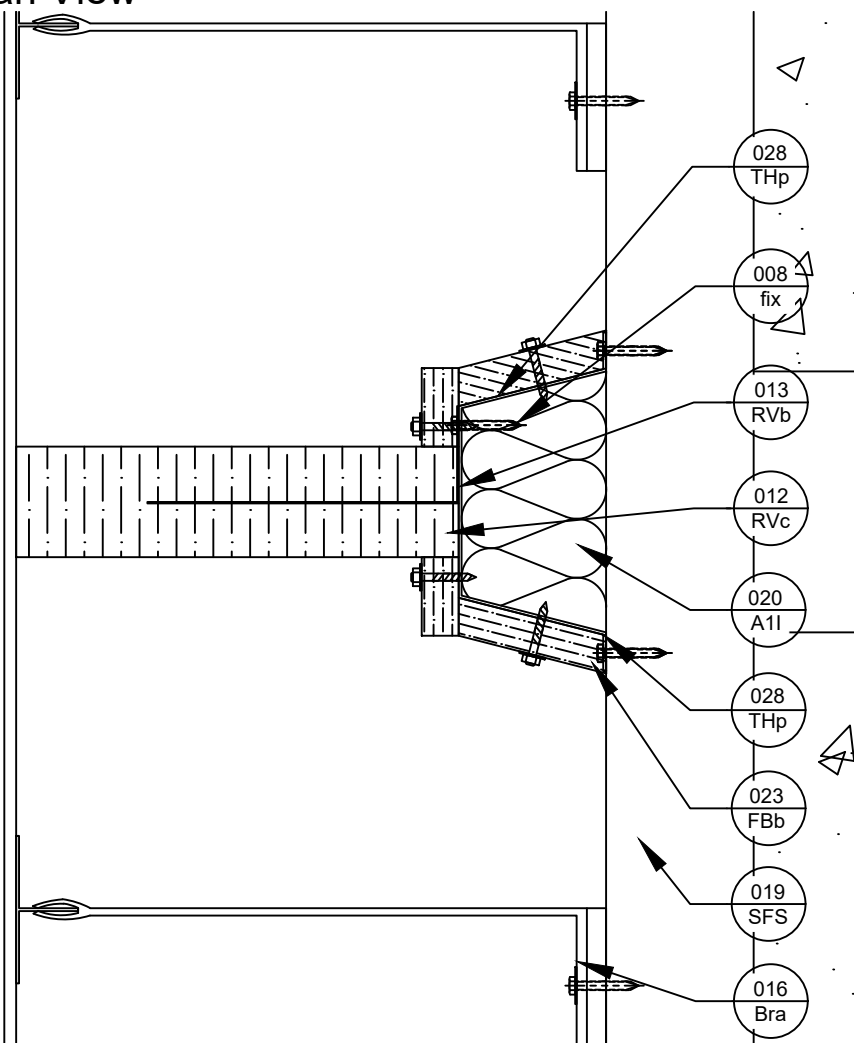

Side View

Plan View

Revisions			
Rev.	Date	By	Description
A	28-08-24	BJC	First Issue

Title
RV Vertical Barrier in a large cavity rivet fit system
Siderise Standard Detail

Sheet
1/1

SSD2011
Date released
28/08/2024