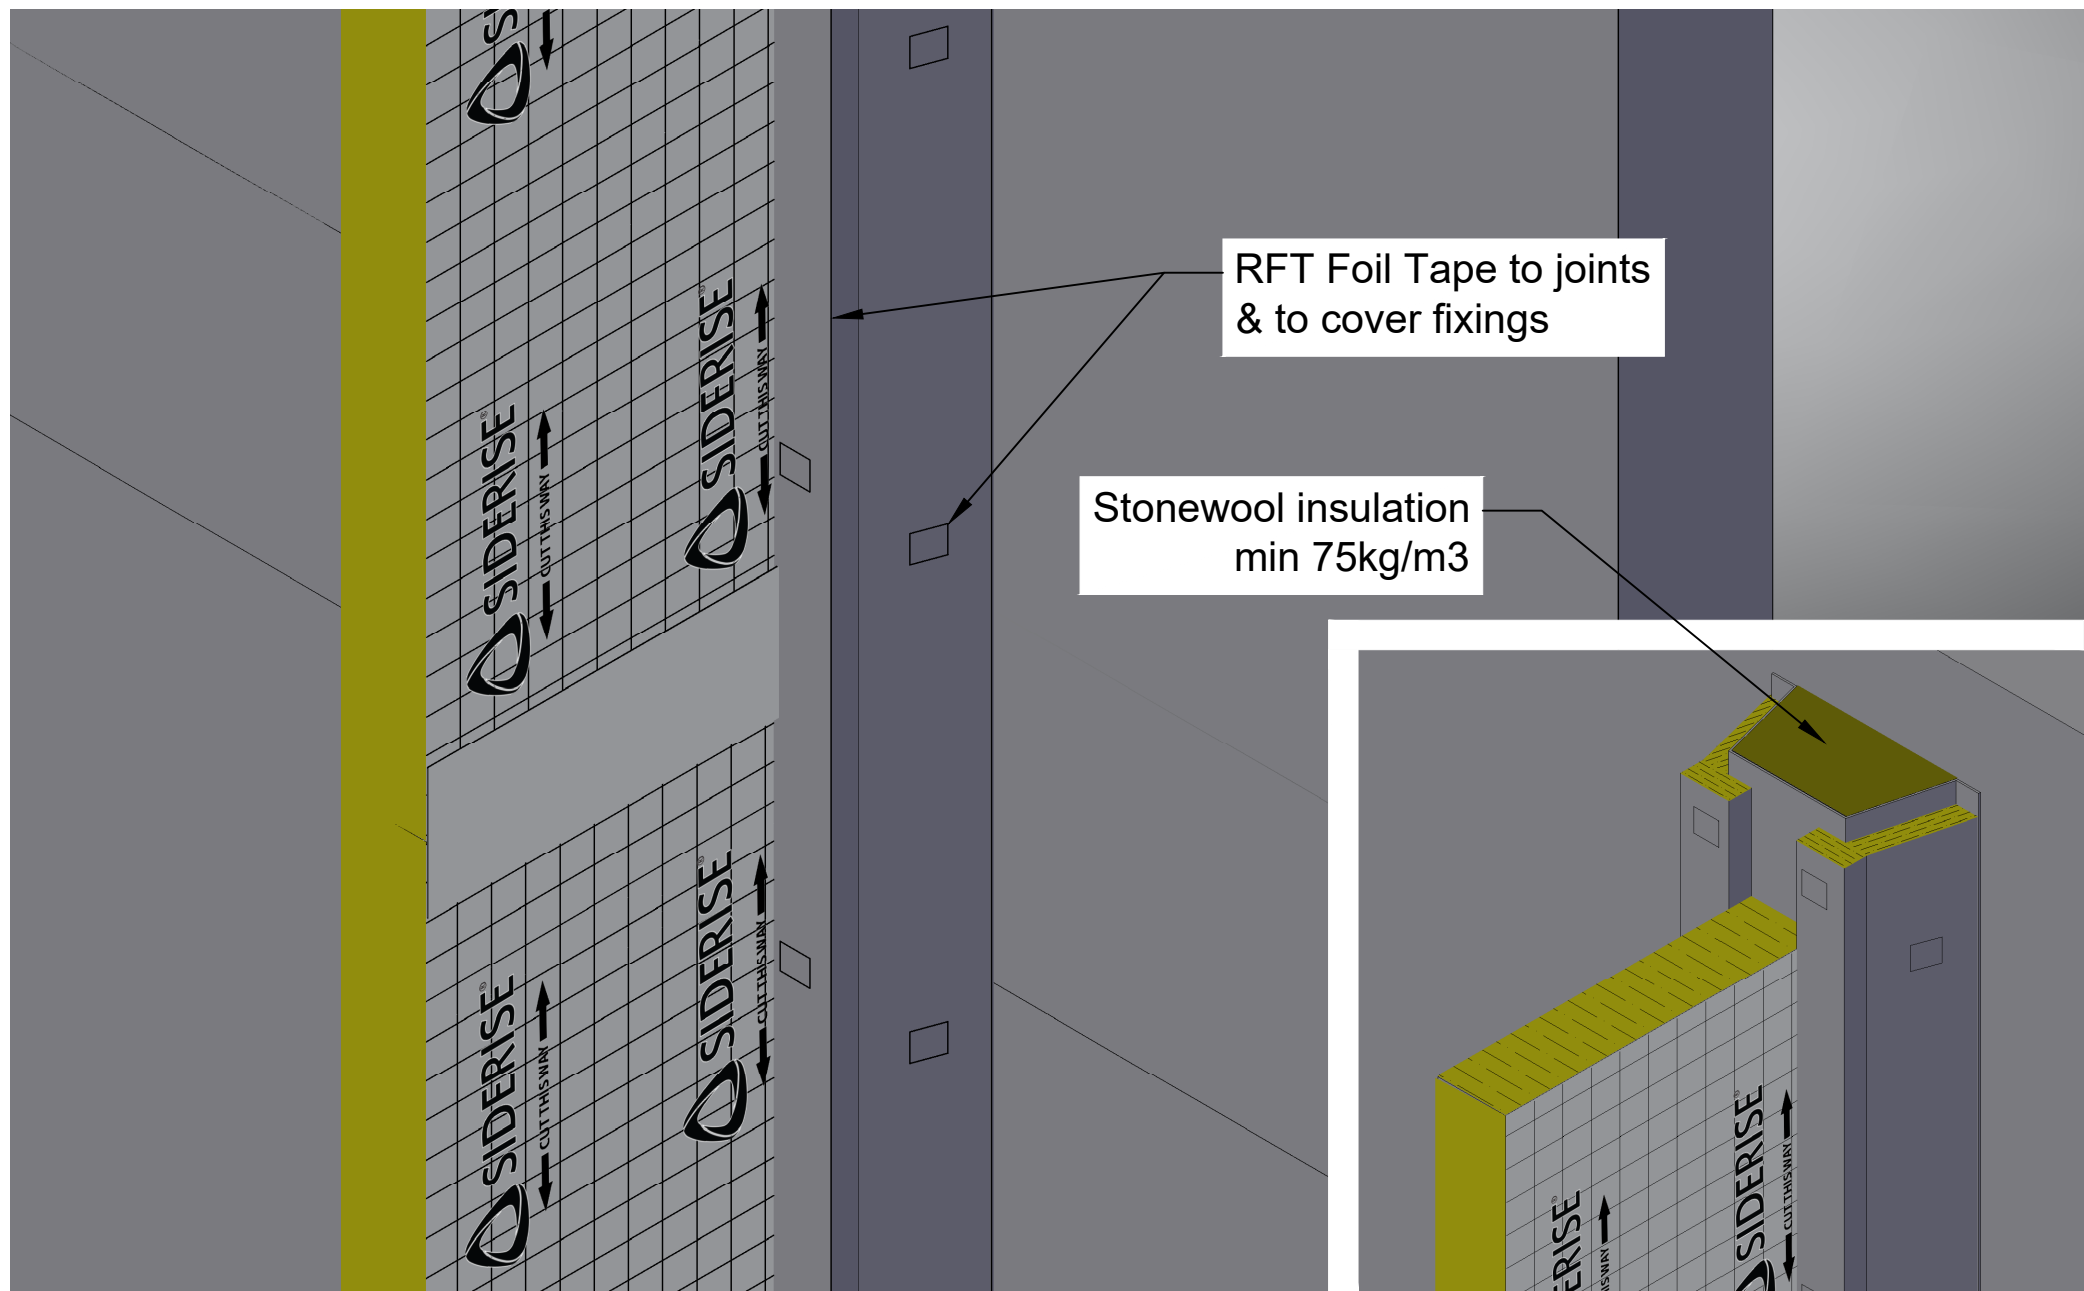

Side View

Plan View

Revisions			
Rev.	Date	By	Description
A	28-08-24	BJC	First Issue

Title
RV Vertical Barrier in a large cavity rivet fit system
Siderise Standard Detail

Sheet
1/1

SSD2011
Date released
28/08/2024